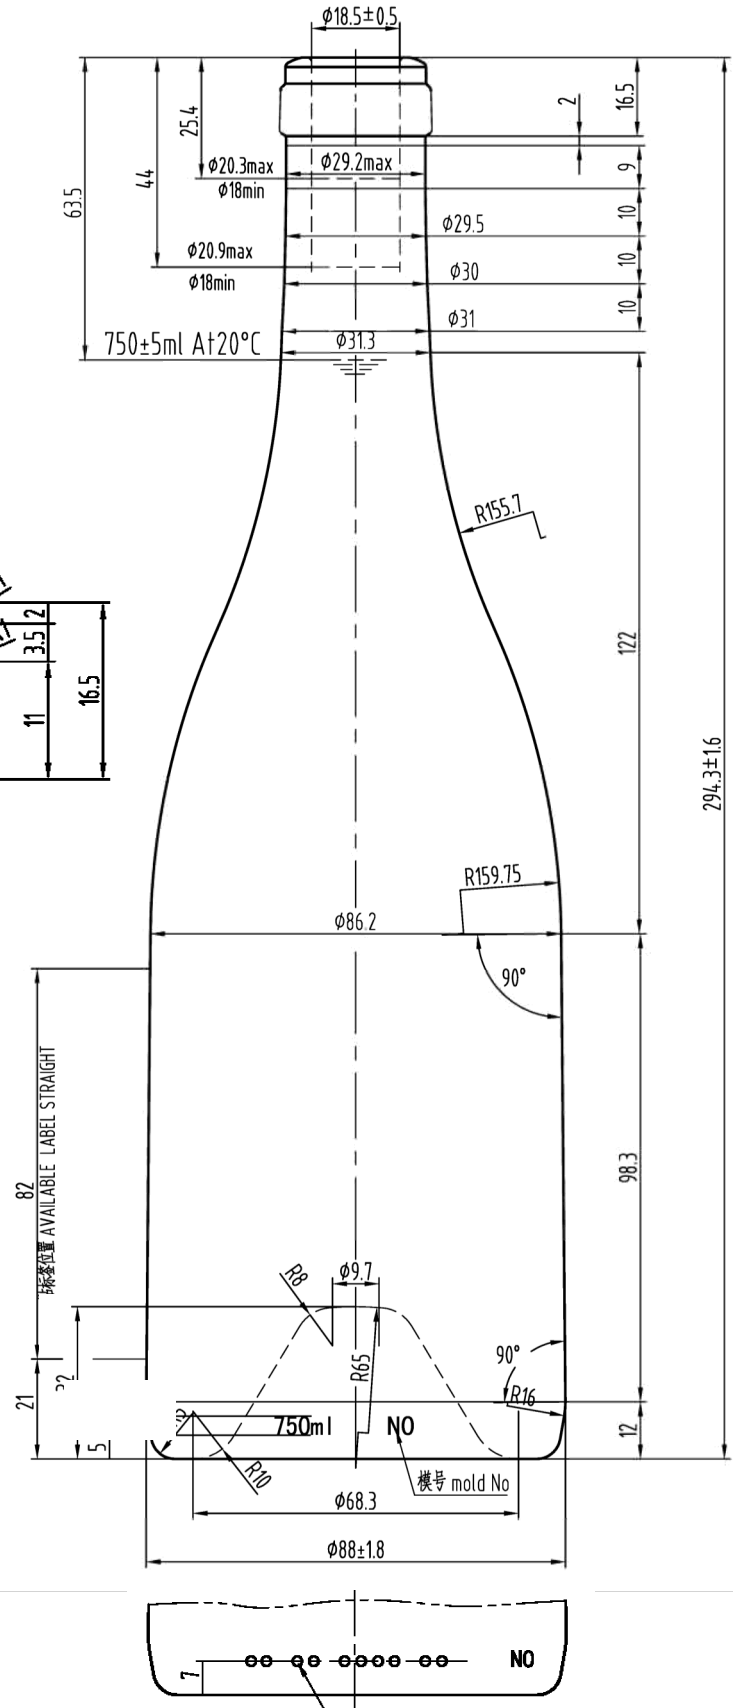

PG-250

294.3±16

- Capacity: 750ml
- Overflow Capacity: 770ml ± 7ml
- Weight: 660 ± 25 grams
- Pallet Count: 88 cases
- Stock Color: AG

SEATTLE  PORTLAND
PioneerNorthwest.com