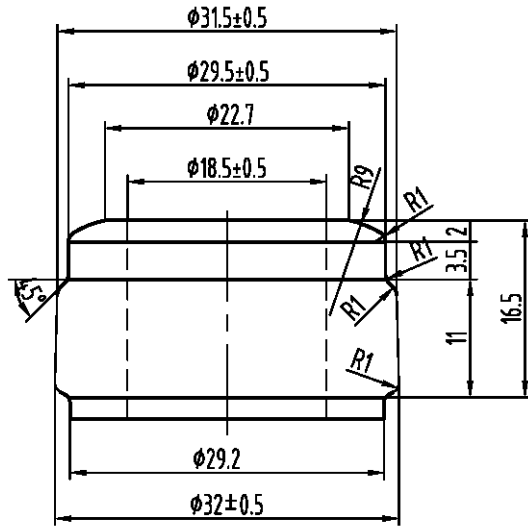

PG-250

294.3±16

- Capacity: 750ml
- Overflow Capacity: 770ml ± 7ml
- Weight: 660 ± 25 grams
- Pallet Count: 88 cases
- Stock Color: AG

SEATTLE  PORTLAND
PioneerNorthwest.com