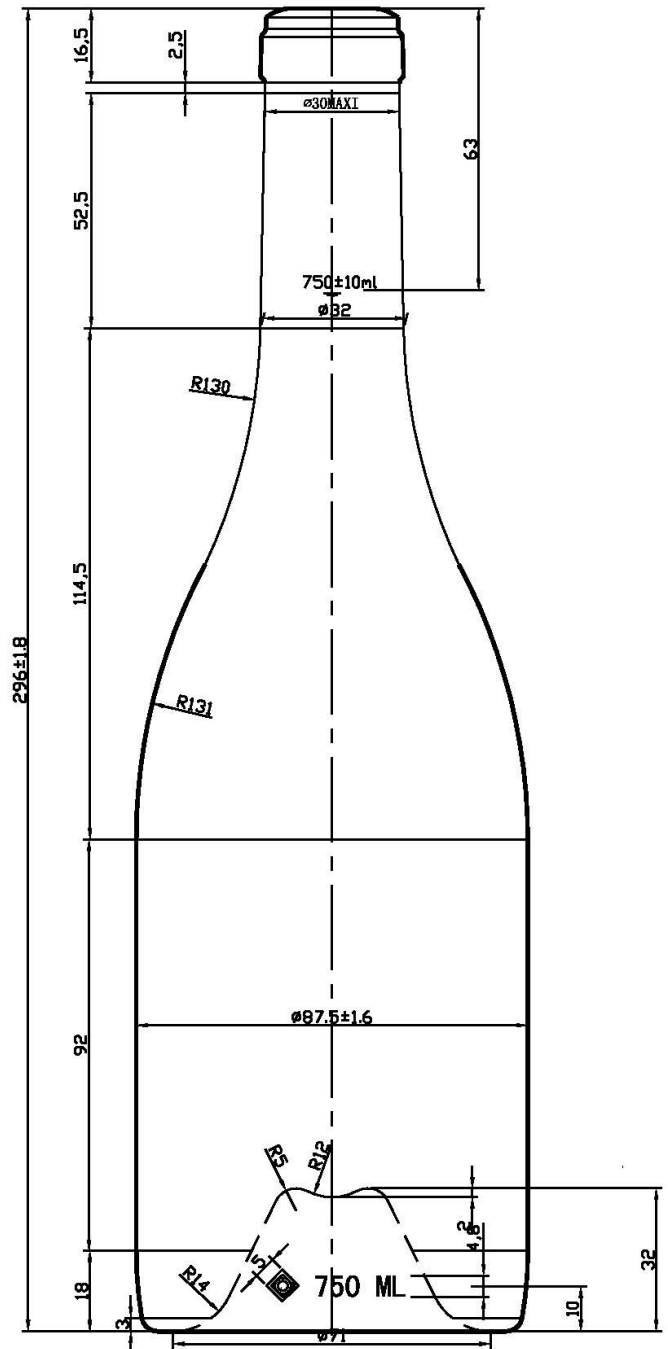

PG-236

Capacity: 750 ml

Overflow Capacity: 770 ± 10 ml

Weight: 662 ± 20 grams

Pallet Count: 77 cases

Stock Color: AG

Special Order Color: Dark Green

PIONEER
PACKAGING