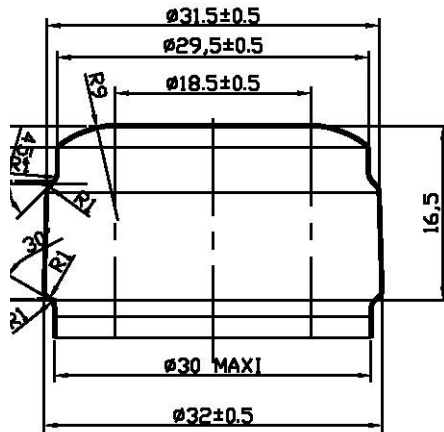

PG-236

Capacity: 750 ml

Overflow Capacity: 770 ± 10 ml

Weight: 662 ± 20 grams

Pallet Count: 77 cases

Stock Color: AG

Special Order Color: Dark Green

PIONEER
PACKAGING