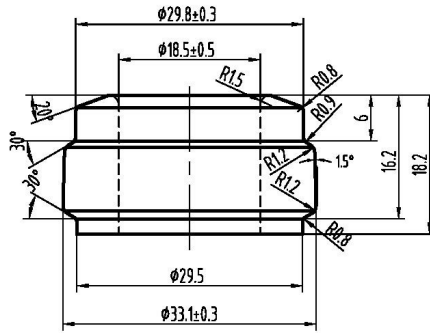

PG-260

Capacity: 750 ml

Overflow Capacity: 770 ± 7 ml

Weight: 695 ± 30 grams

Pallet Count: 77 cases

Stock Color: AG

PIONEER
PACKAGING

SEATTLE  PORTLAND
PioneerNorthwest.com