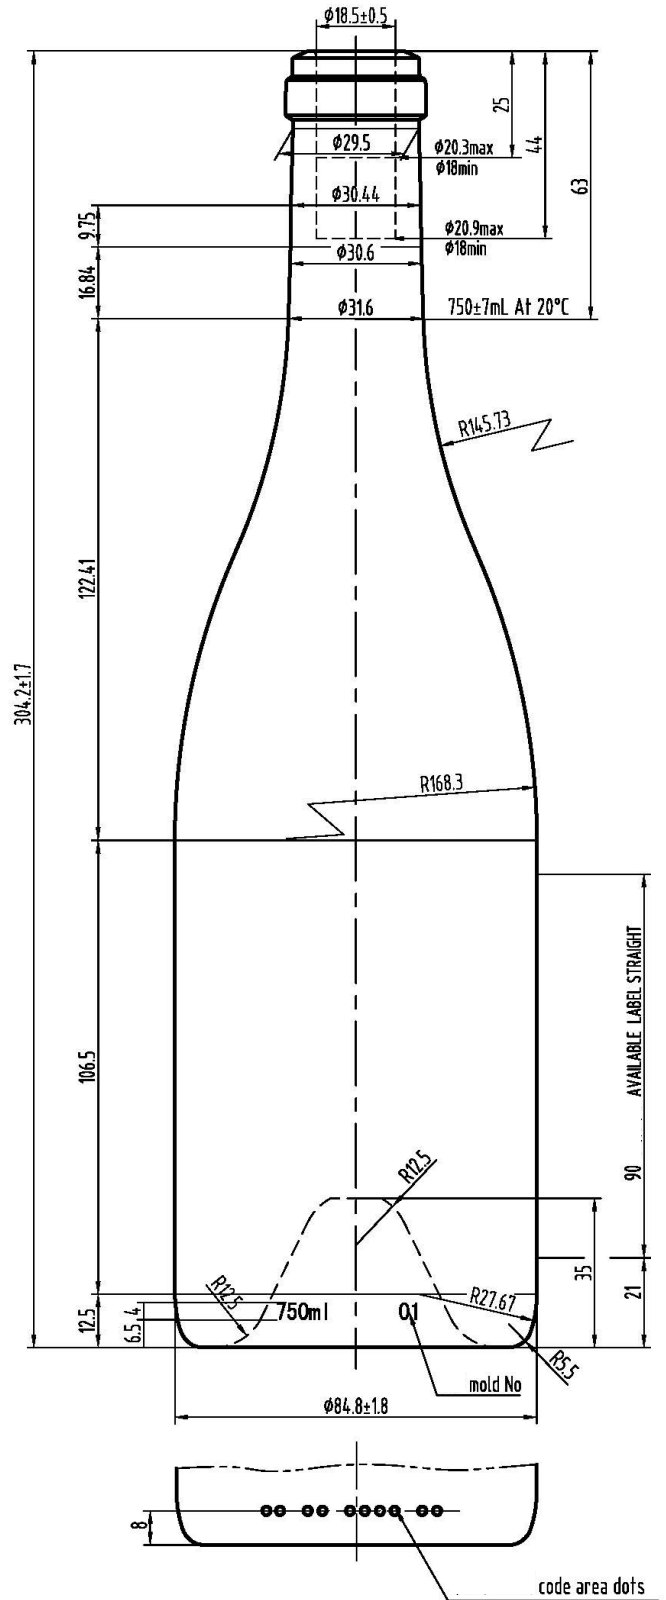

PG-260

Capacity: 750 ml

Overflow Capacity: 770 ± 7 ml

Weight: 695 ± 30 grams

Pallet Count: 77 cases

Stock Color: AG

PIONEER
PACKAGING

SEATTLE  PORTLAND
PioneerNorthwest.com