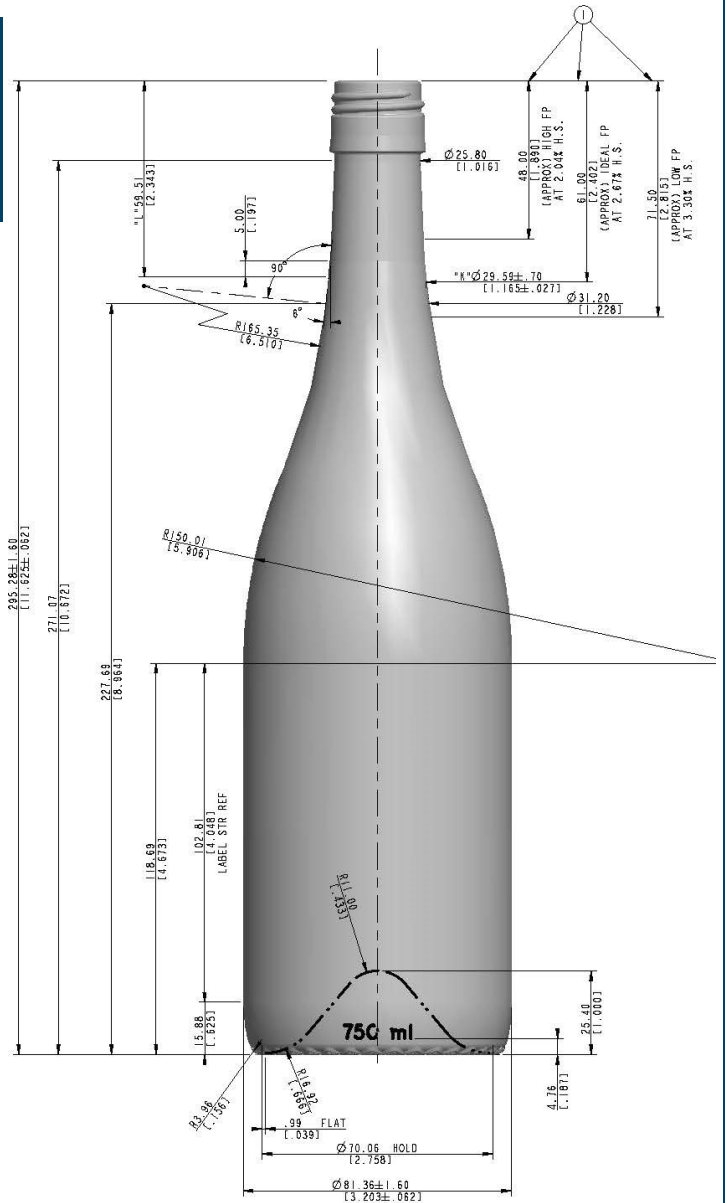

# Redmond

Capacity: 750 ml

Overflow Capacity: 770 ml

Weight: 467 ± 21 grams

Pallet Count: 98 cases

Stock Color: AG

SEATTLE  PORTLAND  
PioneerNorthwest.com

# Redmond

Capacity: 750 ml

Overflow Capacity: 770 ml

Weight: 467 ± 21 grams

Pallet Count: 98 cases

Stock Color: AG

**PIONEER**  
**PACKAGING**

SEATTLE  PORTLAND  
[PioneerNorthwest.com](http://PioneerNorthwest.com)