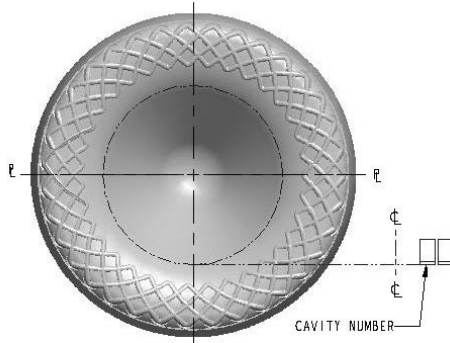

# Redmond

Capacity: 750 ml

Overflow Capacity: 770 ml

Weight: 467 ± 21 grams

Pallet Count: 98 cases

Stock Color: AG

SEATTLE  PORTLAND  
PioneerNorthwest.com

# Redmond

Capacity: 750 ml

Overflow Capacity: 770 ml

Weight: 467 ± 21 grams

Pallet Count: 98 cases

Stock Color: AG

**PIONEER**  
**PACKAGING**

SEATTLE  PORTLAND  
[PioneerNorthwest.com](http://PioneerNorthwest.com)