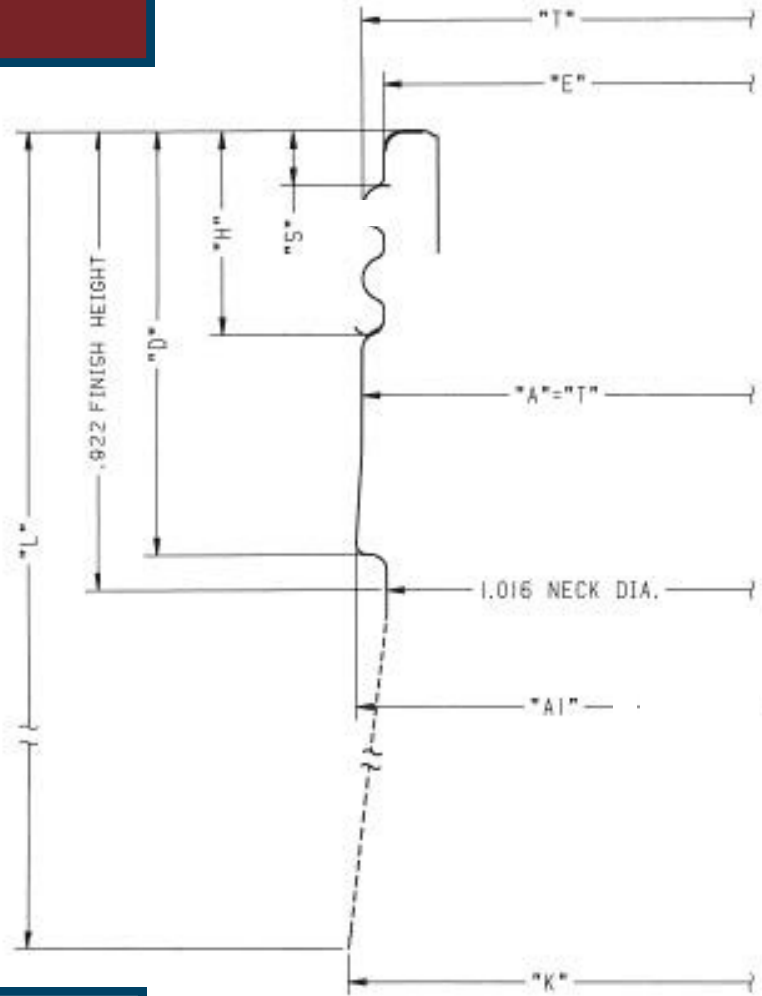

# Redmond

Capacity: 750 ml

Overflow Capacity: 770 ml

Weight: 467 ± 21 grams

Pallet Count: 98 cases

Stock Color: AG

SEATTLE  PORTLAND  
PioneerNorthwest.com

# Redmond

Capacity: 750 ml

Overflow Capacity: 770 ml

Weight: 467 ± 21 grams

Pallet Count: 98 cases

Stock Color: AG

**PIONEER**  
**PACKAGING**

SEATTLE  PORTLAND  
[PioneerNorthwest.com](http://PioneerNorthwest.com)