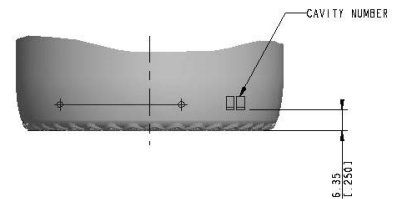

# Redmond

Capacity: 750 ml

Overflow Capacity: 770 ml

Weight: 467 ± 21 grams

Pallet Count: 98 cases

Stock Color: AG

SEATTLE  PORTLAND  
PioneerNorthwest.com

# Redmond

Capacity: 750 ml

Overflow Capacity: 770 ml

Weight: 467 ± 21 grams

Pallet Count: 98 cases

Stock Color: AG

**PIONEER**  
**PACKAGING**

SEATTLE  PORTLAND  
[PioneerNorthwest.com](http://PioneerNorthwest.com)