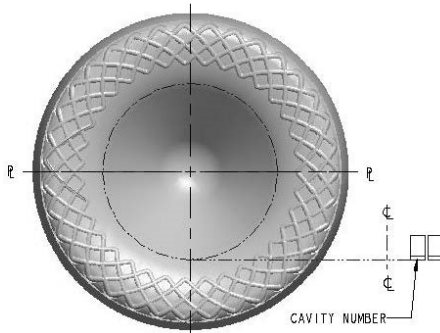

Salem

Capacity: 750 ml

Overflow Capacity: 771 ml

Weight: 467 ± 21 grams

Pallet Count: 98 cases

Stock Color: AG

SEATTLE  PORTLAND
PioneerNorthwest.com

Salem

Capacity: 750 ml

Overflow Capacity: 771 ml

Weight: 467 ± 21 grams

Pallet Count: 98 cases

Stock Color: AG

PIONEER
PACKAGING

SEATTLE  PORTLAND
PioneerNorthwest.com