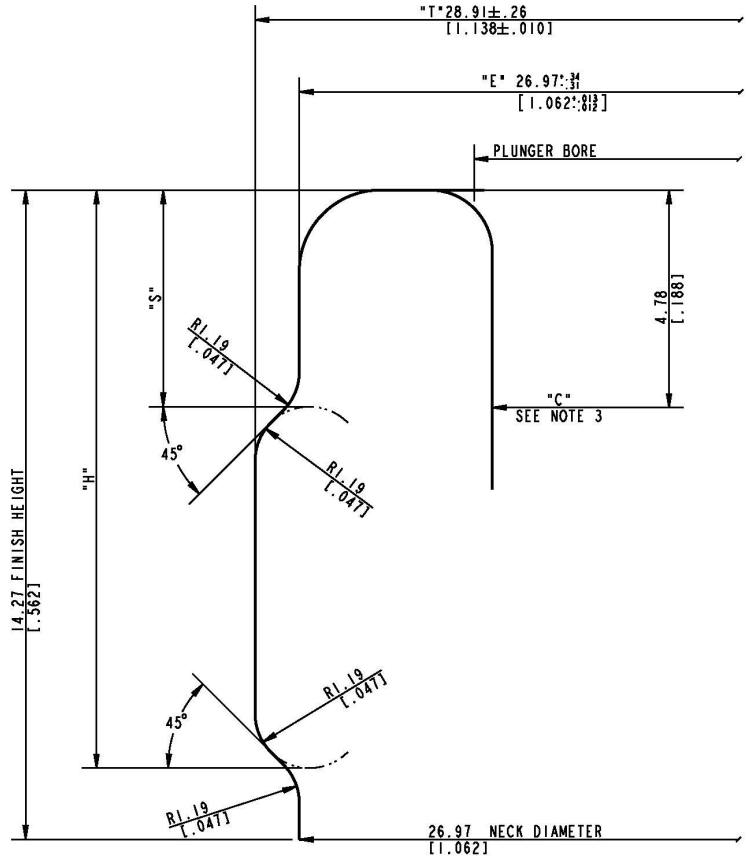

Salem

Capacity: 750 ml

Overflow Capacity: 771 ml

Weight: 467 ± 21 grams

Pallet Count: 98 cases

Stock Color: AG

SEATTLE  PORTLAND
PioneerNorthwest.com

Salem

Capacity: 750 ml

Overflow Capacity: 771 ml

Weight: 467 ± 21 grams

Pallet Count: 98 cases

Stock Color: AG

PIONEER
PACKAGING

SEATTLE  PORTLAND
PioneerNorthwest.com