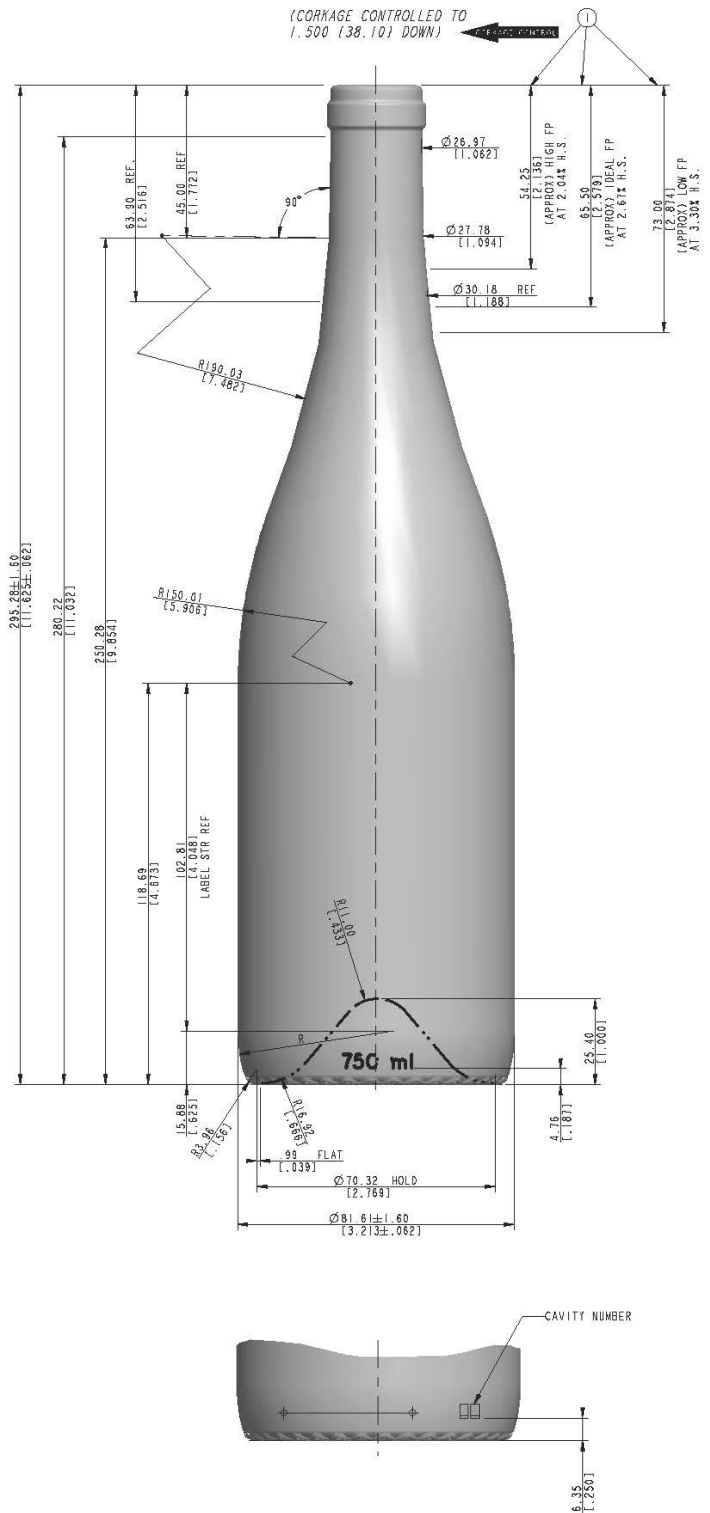

Salem

Capacity: 750 ml

Overflow Capacity: 771 ml

Weight: 467 ± 21 grams

Pallet Count: 98 cases

Stock Color: AG

SEATTLE  PORTLAND
PioneerNorthwest.com

Salem

Capacity: 750 ml

Overflow Capacity: 771 ml

Weight: 467 ± 21 grams

Pallet Count: 98 cases

Stock Color: AG

PIONEER
PACKAGING

SEATTLE  PORTLAND
PioneerNorthwest.com