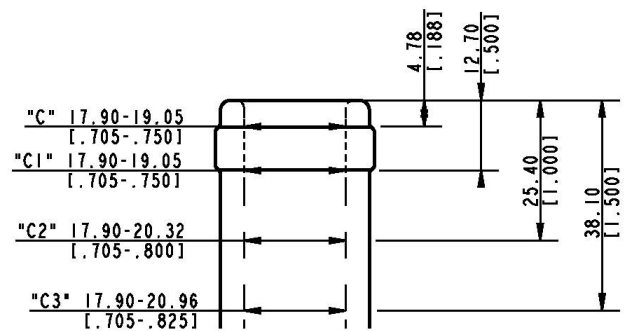

Salem

Capacity: 750 ml

Overflow Capacity: 771 ml

Weight: 467 ± 21 grams

Pallet Count: 98 cases

Stock Color: AG

SEATTLE  PORTLAND
PioneerNorthwest.com

Salem

Capacity: 750 ml

Overflow Capacity: 771 ml

Weight: 467 ± 21 grams

Pallet Count: 98 cases

Stock Color: AG

PIONEER
PACKAGING

SEATTLE  PORTLAND
PioneerNorthwest.com