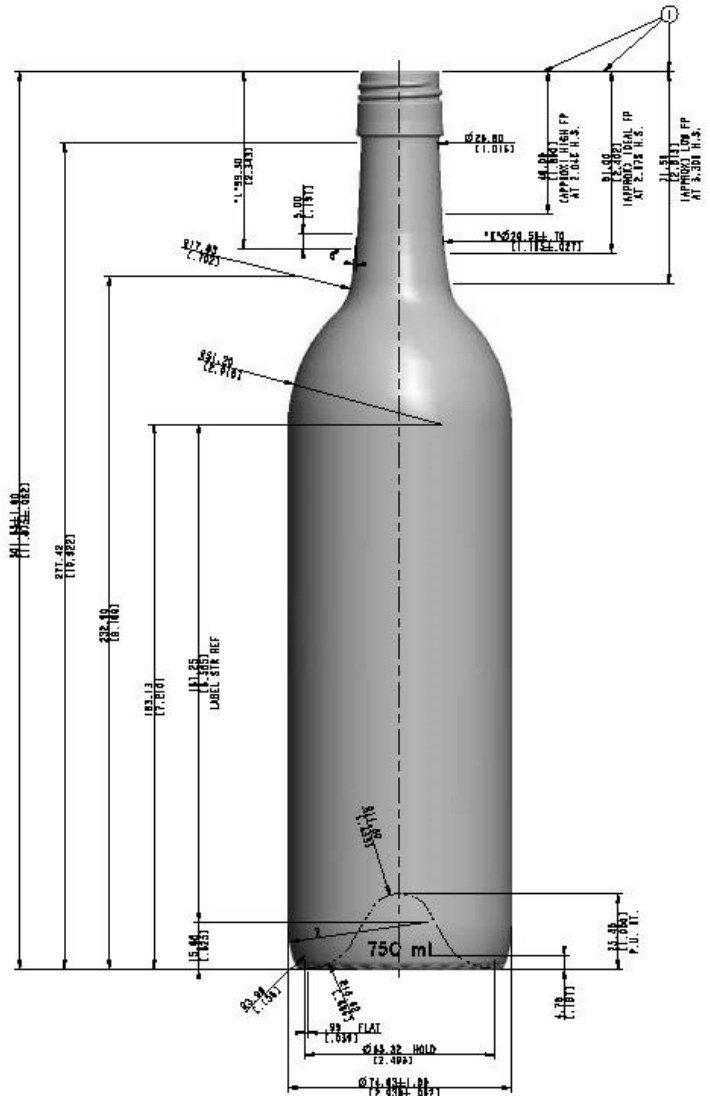

Selah

Capacity: 750 ml

Overflow Capacity: 770 ml

Weight: 467 ± 21 grams

Pallet Count: 112 cases

Stock Color: AG

SEATTLE  PORTLAND
PioneerNorthwest.com

Selah

Capacity: 750 ml

Overflow Capacity: 770 ml

Weight: 467 ± 21 grams

Pallet Count: 112 cases

Stock Color: AG

PIONEER
PACKAGING

SEATTLE  PORTLAND

PioneerNorthwest.com