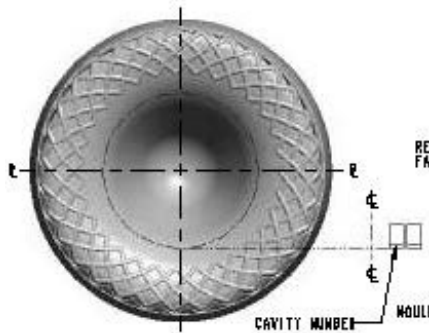

Selah

Capacity: 750 ml

Overflow Capacity: 770 ml

Weight: 467 ± 21 grams

Pallet Count: 112 cases

Stock Color: AG

SEATTLE  PORTLAND
PioneerNorthwest.com

Selah

Capacity: 750 ml

Overflow Capacity: 770 ml

Weight: 467 ± 21 grams

Pallet Count: 112 cases

Stock Color: AG

PIONEER
PACKAGING

SEATTLE  PORTLAND

PioneerNorthwest.com