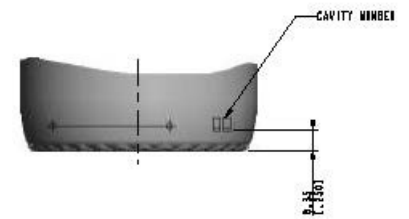

Selah

Capacity: 750 ml

Overflow Capacity: 770 ml

Weight: 467 ± 21 grams

Pallet Count: 112 cases

Stock Color: AG

SEATTLE  PORTLAND
PioneerNorthwest.com

Selah

Capacity: 750 ml

Overflow Capacity: 770 ml

Weight: 467 ± 21 grams

Pallet Count: 112 cases

Stock Color: AG

PIONEER
PACKAGING

SEATTLE  PORTLAND

PioneerNorthwest.com