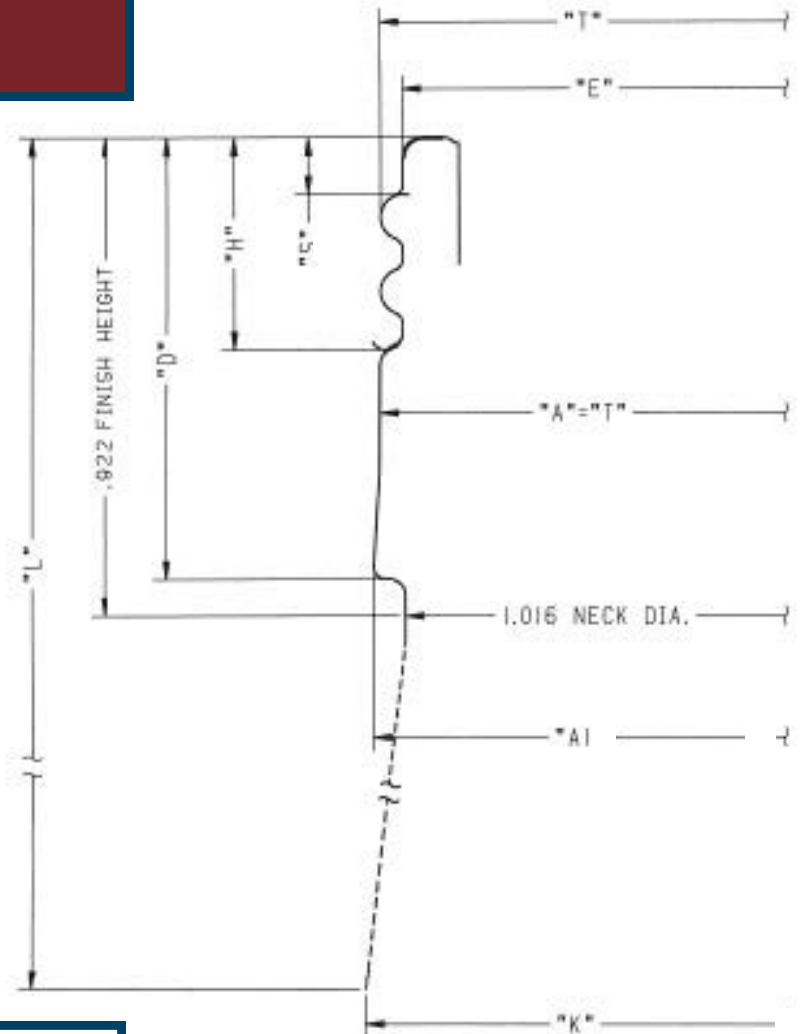

Selah

Capacity: 750 ml

Overflow Capacity: 770 ml

Weight: 467 ± 21 grams

Pallet Count: 112 cases

Stock Color: AG

SEATTLE  PORTLAND
PioneerNorthwest.com

Selah

Capacity: 750 ml

Overflow Capacity: 770 ml

Weight: 467 ± 21 grams

Pallet Count: 112 cases

Stock Color: AG

PIONEER
PACKAGING

SEATTLE  PORTLAND

PioneerNorthwest.com