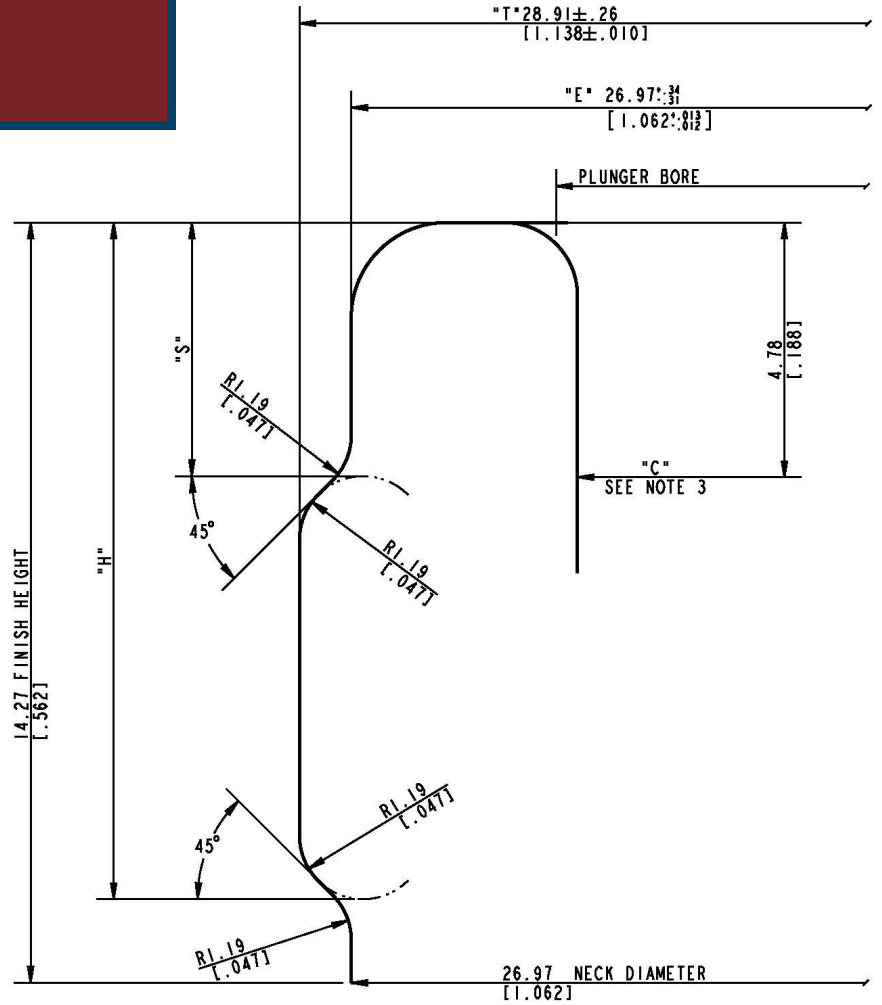

# Ukiah

Capacity: 750 ml

Overflow Capacity: 770 ml

Weight: 467 ± 21 grams

Pallet Count: 112 cases

Stock Color: AG

**PIONEER**  
**PACKAGING**

SEATTLE  PORTLAND  
PioneerNorthwest.com

# Ukiah

Capacity: 750 ml

Overflow Capacity: 770 ml

Weight: 467 ± 21 grams

Pallet Count: 112 cases

Stock Color: AG

SEATTLE  PORTLAND  
PioneerNorthwest.com