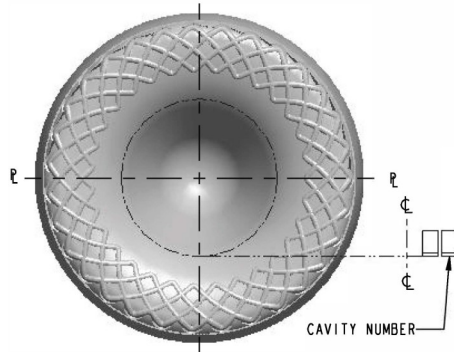

# Ukiah

Capacity: 750 ml

Overflow Capacity: 770 ml

Weight: 467 ± 21 grams

Pallet Count: 112 cases

Stock Color: AG

**PIONEER**  
**PACKAGING**

SEATTLE  PORTLAND  
PioneerNorthwest.com

# Ukiah

Capacity: 750 ml

Overflow Capacity: 770 ml

Weight: 467 ± 21 grams

Pallet Count: 112 cases

Stock Color: AG

SEATTLE  PORTLAND  
PioneerNorthwest.com