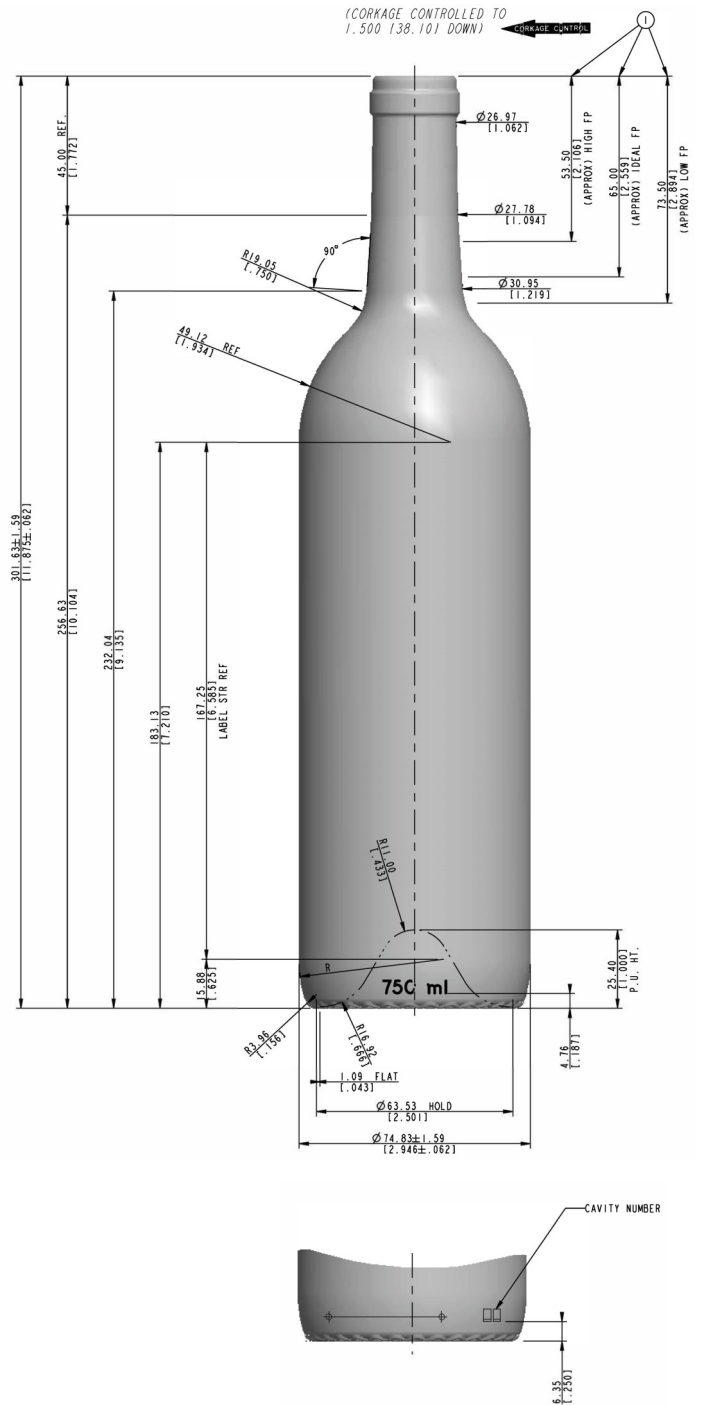

# Ukiah

Capacity: 750 ml

Overflow Capacity: 770 ml

Weight: 467 ± 21 grams

Pallet Count: 112 cases

Stock Color: AG

**PIONEER**  
**PACKAGING**

SEATTLE  PORTLAND  
PioneerNorthwest.com

# Ukiah

Capacity: 750 ml

Overflow Capacity: 770 ml

Weight: 467 ± 21 grams

Pallet Count: 112 cases

Stock Color: AG

SEATTLE  PORTLAND  
PioneerNorthwest.com