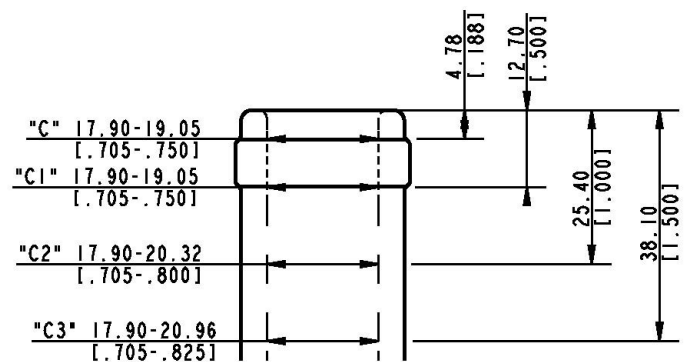

# Ukiah

Capacity: 750 ml

Overflow Capacity: 770 ml

Weight: 467 ± 21 grams

Pallet Count: 112 cases

Stock Color: AG

SEATTLE  PORTLAND  
PioneerNorthwest.com