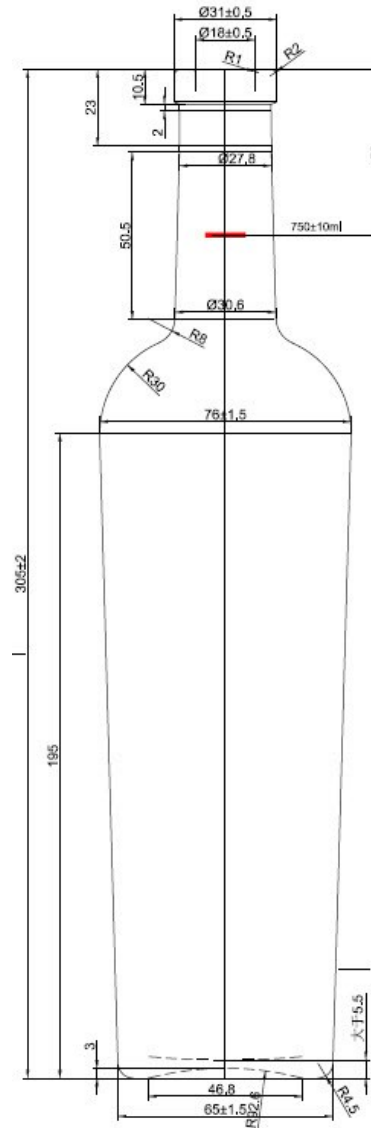

Style: Rainier

Bar Top Finish

Capacity: 750ml

Weight: 630 grams

Case: 12 bottles

Pallet: 105 cases

Color: High Flint

6006 South 228th Street
Kent, WA 98032-1806
Phone: 253/872-9693
Toll Free: 800/248-3269
Fax: 253/872-0803
Email: sales@pioneerseattle.com