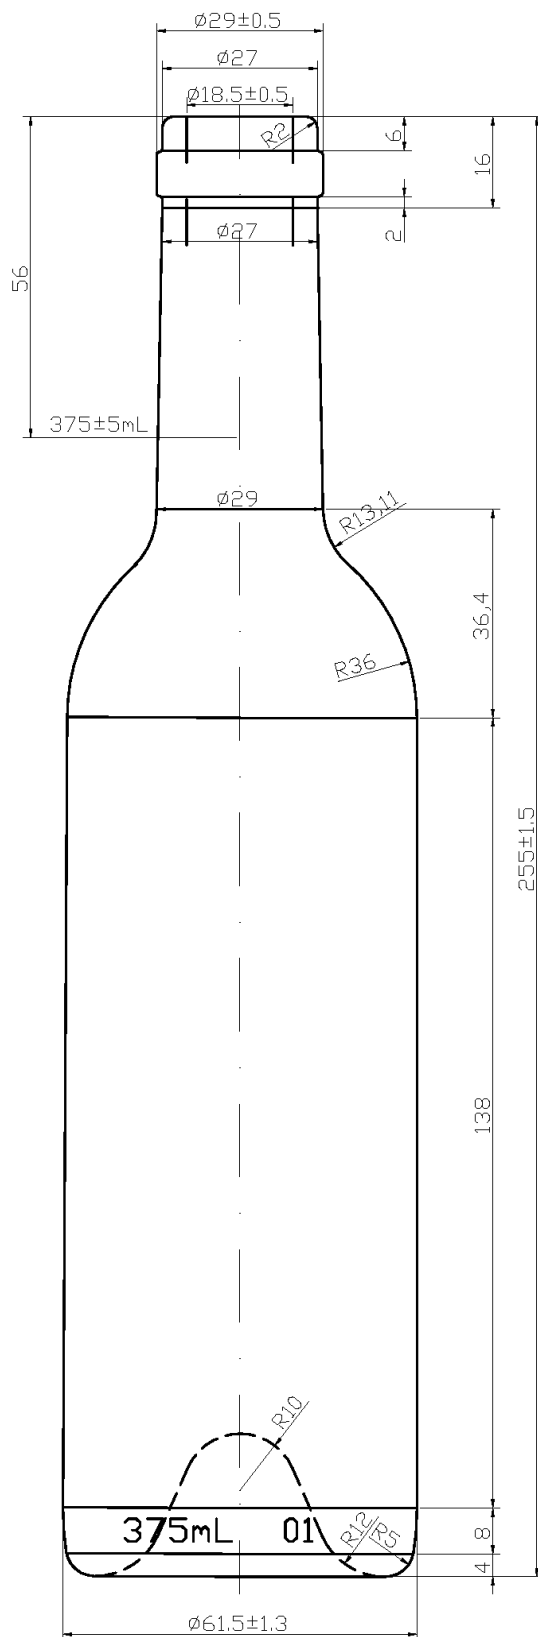

375-4BK

Capacity: 375ml

Overflow Capacity: 395 ± 8 ml

Weight: 375 ± 20 grams

Pallet Count: 198 cases

Stock Colors: AG

**PIONEER
PACKAGING**

SEATTLE  PORTLAND