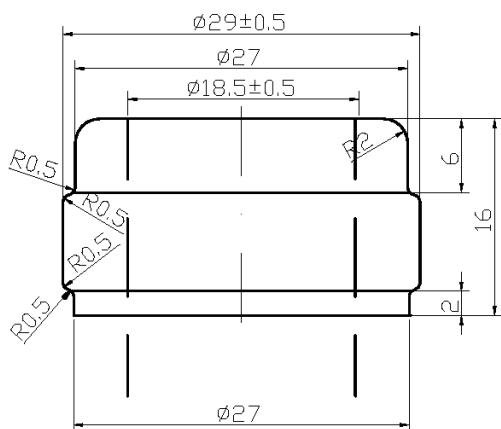

375-4BK

Capacity: 375ml

Overflow Capacity: 395 ± 8 ml

Weight: 375 ± 20 grams

Pallet Count: 198 cases

Stock Colors: AG

**PIONEER
PACKAGING**

SEATTLE  PORTLAND