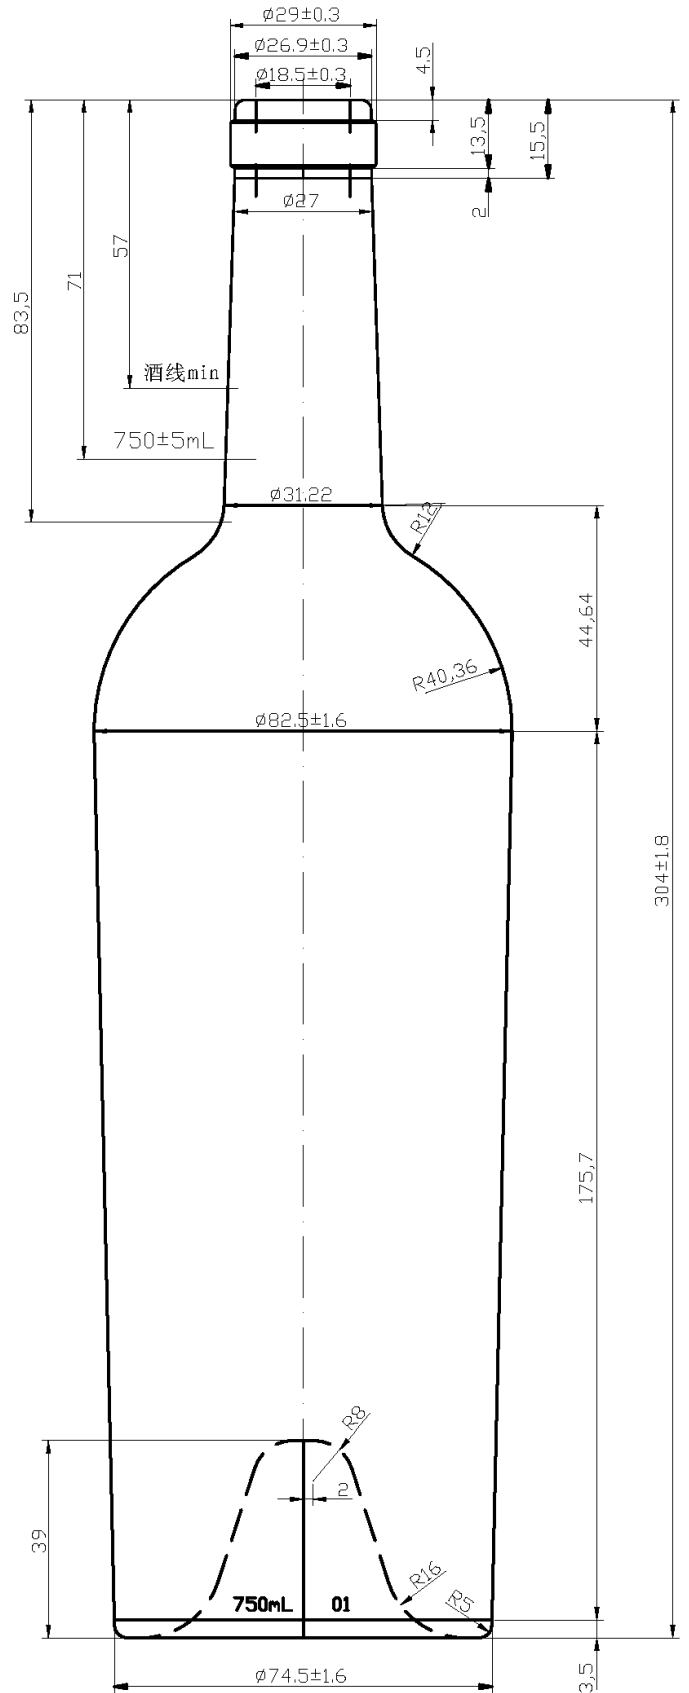

PG-114

Capacity: 750ml

Overflow Capacity: 775 ± 10ml

Weight: 660 ± 25 grams

Pallet Count: 98 cases

Stock Colors: AG

SEATTLE  PORTLAND

PioneerNorthwest.com