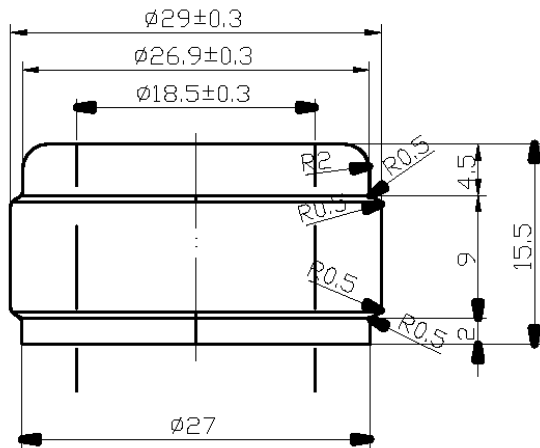

PG-114

Capacity: 750ml

Overflow Capacity: 775 ± 10ml

Weight: 660 ± 25 grams

Pallet Count: 98 cases

Stock Colors: AG

SEATTLE  PORTLAND

PioneerNorthwest.com