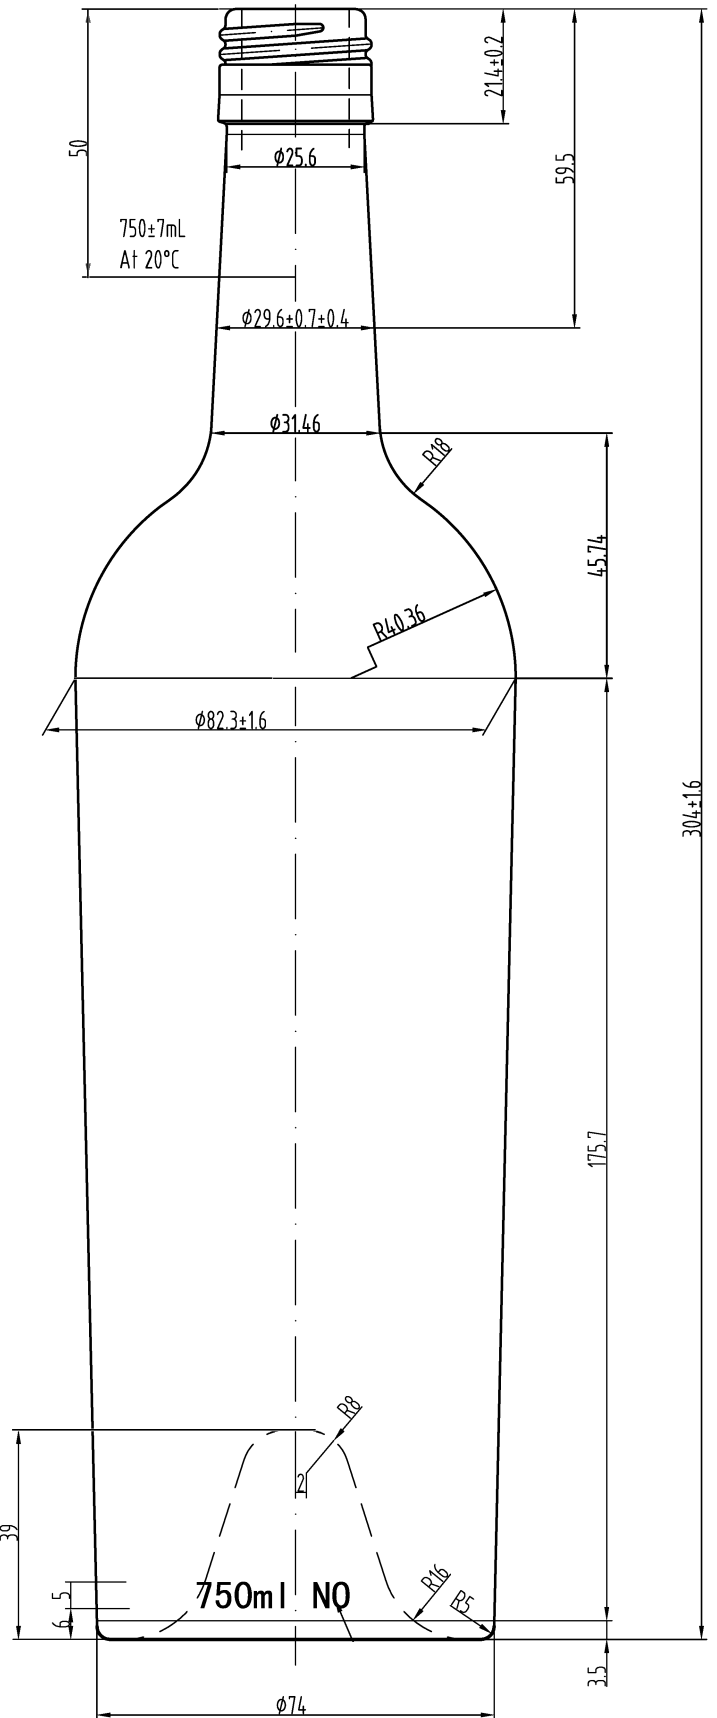

PG-115 Screw Cap

Capacity: 750ml

Overflow Capacity: $765 \pm 10 \text{ml}$

Weight: $660 \pm 30 \text{ grams}$

Pallet Count: 98 cases

Stock Color: AG

SEATTLE  PORTLAND

PioneerNorthwest.com