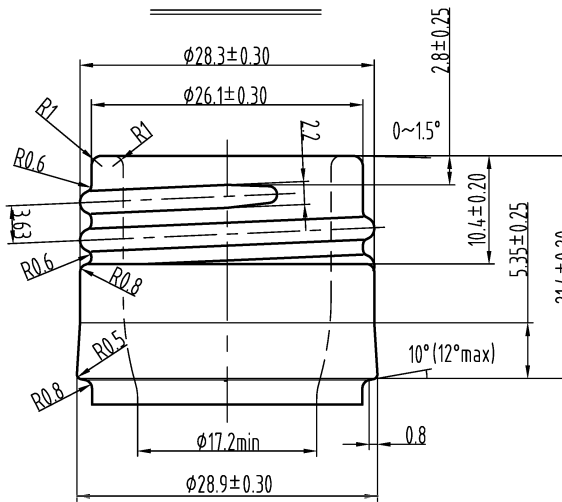

PG-115 Screw Cap

Capacity: 750ml

Overflow Capacity: $765 \pm 10 \text{ml}$

Weight: $660 \pm 30 \text{ grams}$

Pallet Count: 98 cases

Stock Color: AG

SEATTLE  PORTLAND

PioneerNorthwest.com