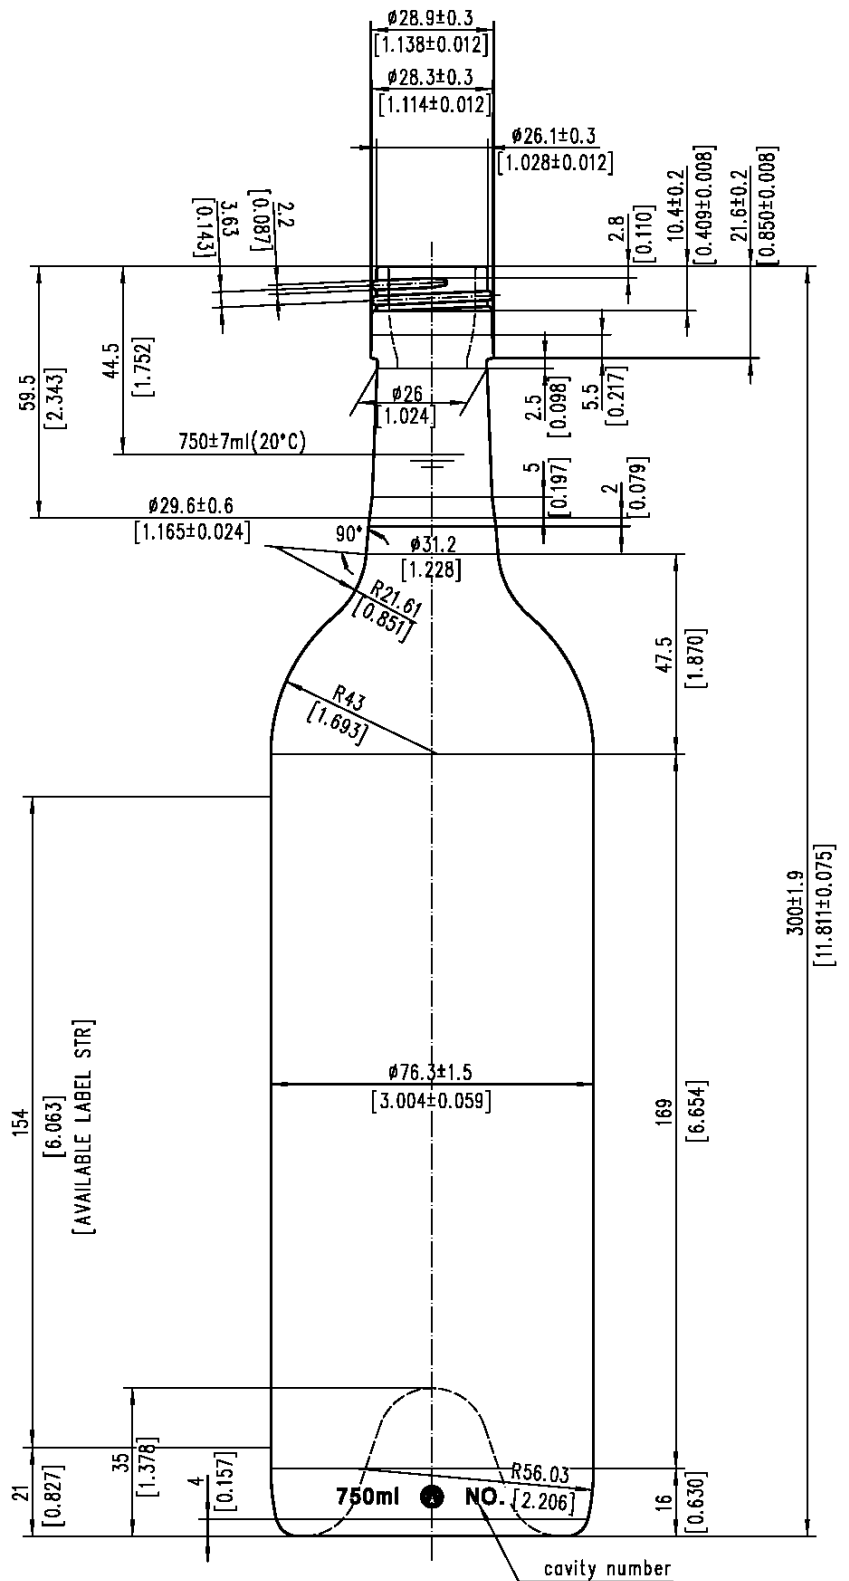

PG-116 Screw Cap

Capacity: 750ml

Overflow Capacity: 765 ± 10ml

Weight: 540 ± 25 grams

Pallet Count: 98 cases

Stock Color: AG & Flint

Special Order Color: DG

SEATTLE  PORTLAND
PioneerNorthwest.com