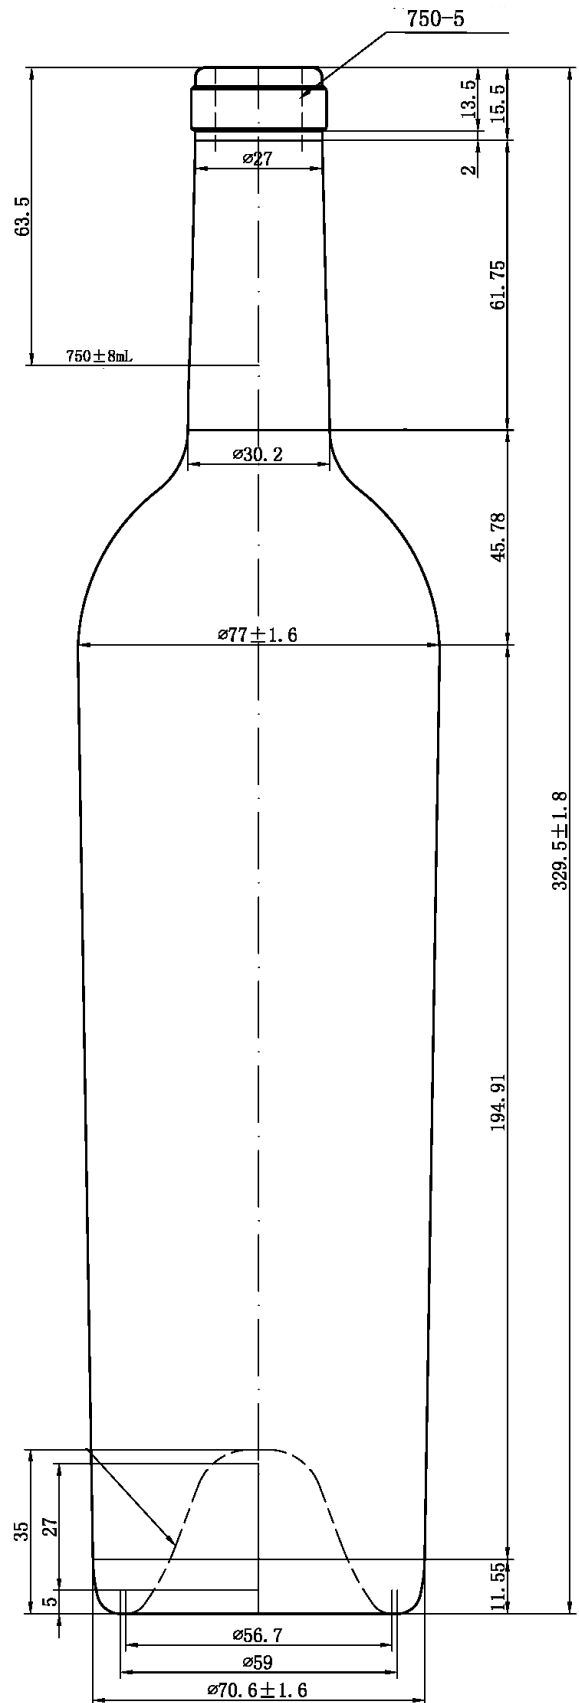

PG-119

Capacity: 750ml

Overflow Capacity: 772 ± 10 ml

Weight: 615 ± 30 grams

Pallet Count: 105 cases

Stock Color: AG

SEATTLE  PORTLAND

PioneerNorthwest.com