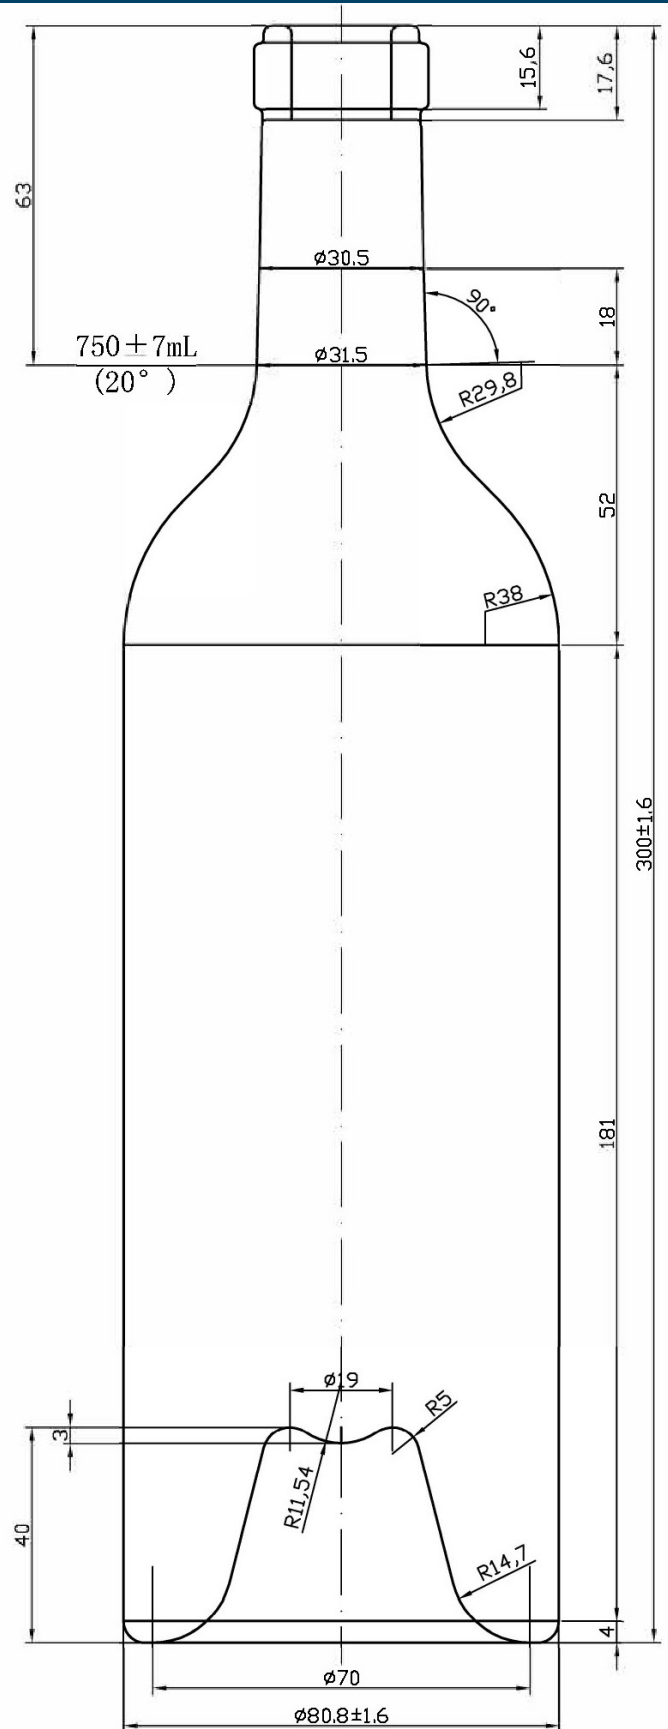

# PG-160

Capacity: 750ml

Overflow Capacity:  $772 \pm 10\text{ml}$

Weight:  $800 \pm 25$  grams

Pallet Count: 98 cases

Stock Color: AG

SEATTLE  PORTLAND

[PioneerNorthwest.com](http://PioneerNorthwest.com)