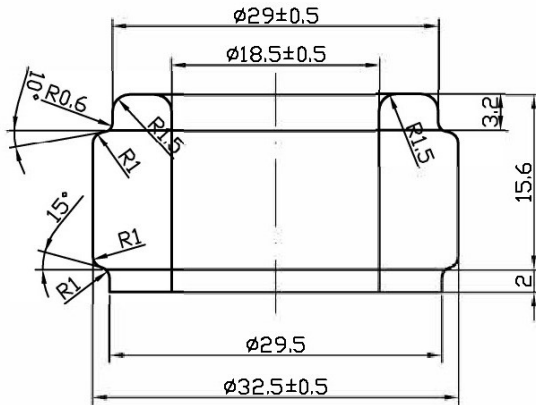

# PG-160

Capacity: 750ml

Overflow Capacity:  $772 \pm 10\text{ml}$

Weight:  $800 \pm 25$  grams

Pallet Count: 98 cases

Stock Color: AG

SEATTLE  PORTLAND

[PioneerNorthwest.com](http://PioneerNorthwest.com)