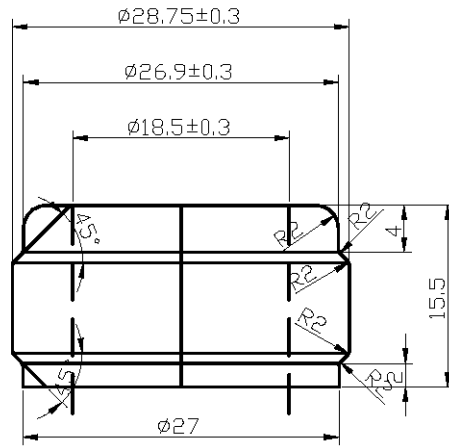

PG-207

Capacity: 750 ml

Overflow Capacity: 770 ± 10 ml

Weight: 535 ± 25 grams

Pallet Count: 98 cases

Stock Colors: AG, DLG & Flint

PIONEER
PACKAGING

SEATTLE  PORTLAND