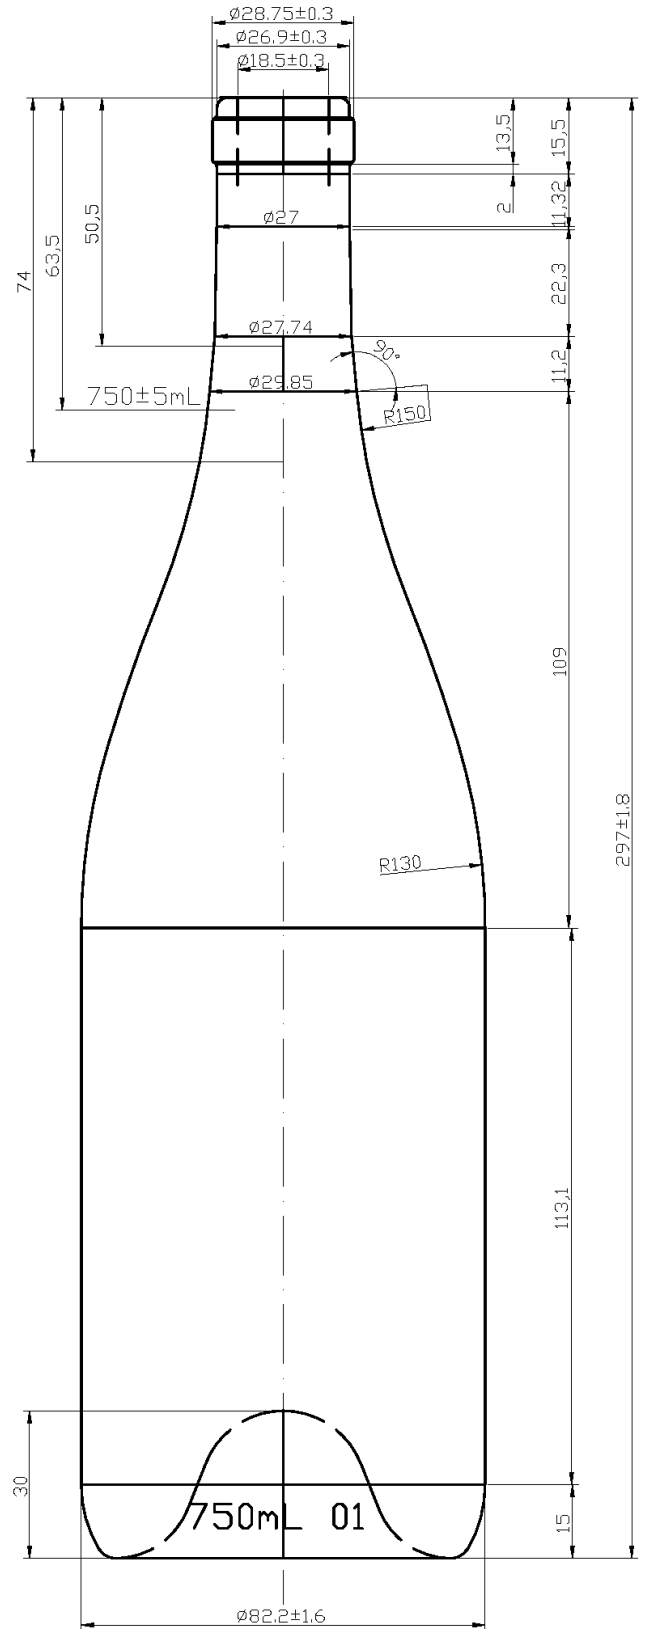

PG-207

Capacity: 750 ml

Overflow Capacity: 770 ± 10 ml

Weight: 535 ± 25 grams

Pallet Count: 98 cases

Stock Colors: AG, DLG & Flint

PIONEER
PACKAGING

SEATTLE  PORTLAND