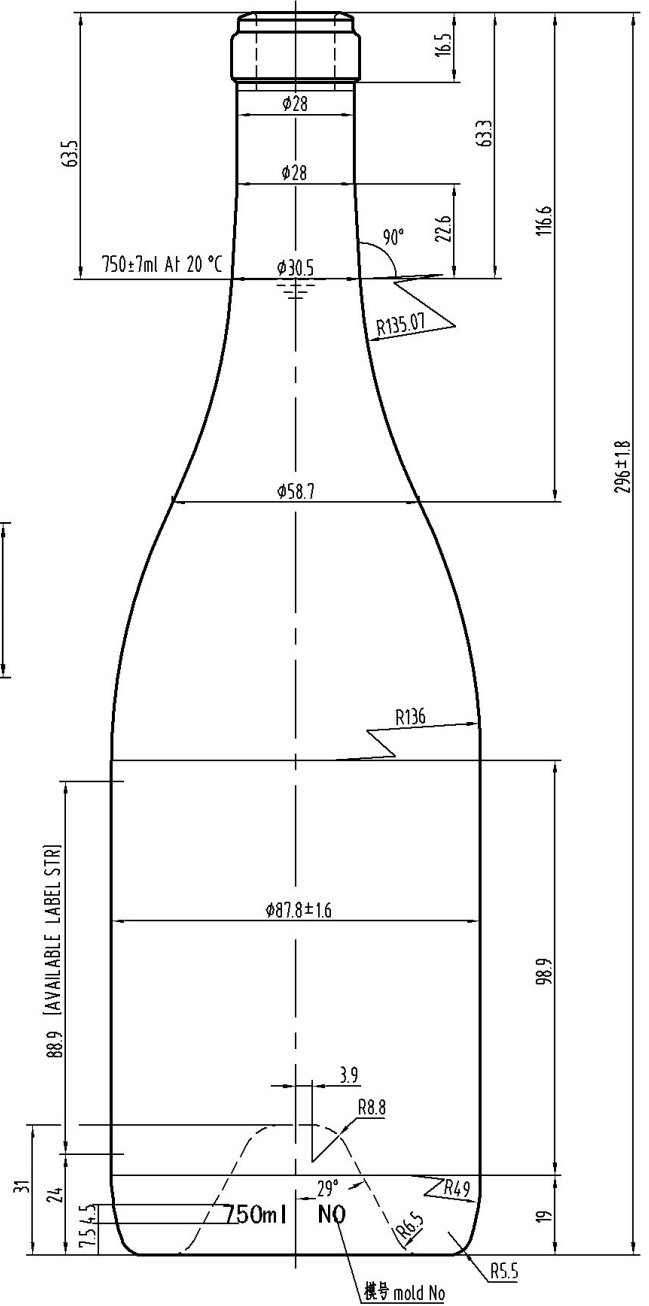

# PG-233

后视图 back view

Capacity: 750 ml

Overflow Capacity:  $770 \pm 7$  ml

Weight:  $770 \pm 30$  grams

Pallet Count: 77 cases

Stock Color: AG

**PIONEER**  
PACKAGING