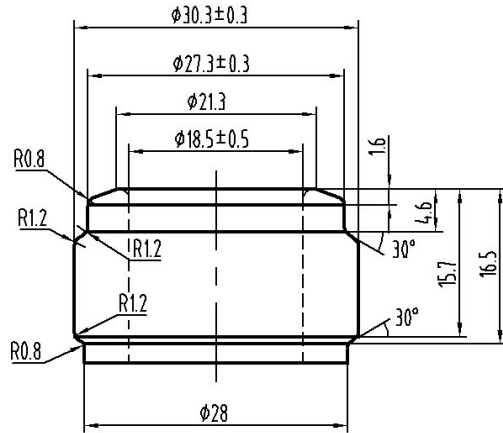

# PG-233

后视图 back view

Capacity: 750 ml

Overflow Capacity:  $770 \pm 7$  ml

Weight:  $770 \pm 30$  grams

Pallet Count: 77 cases

Stock Color: AG

**PIONEER**  
PACKAGING