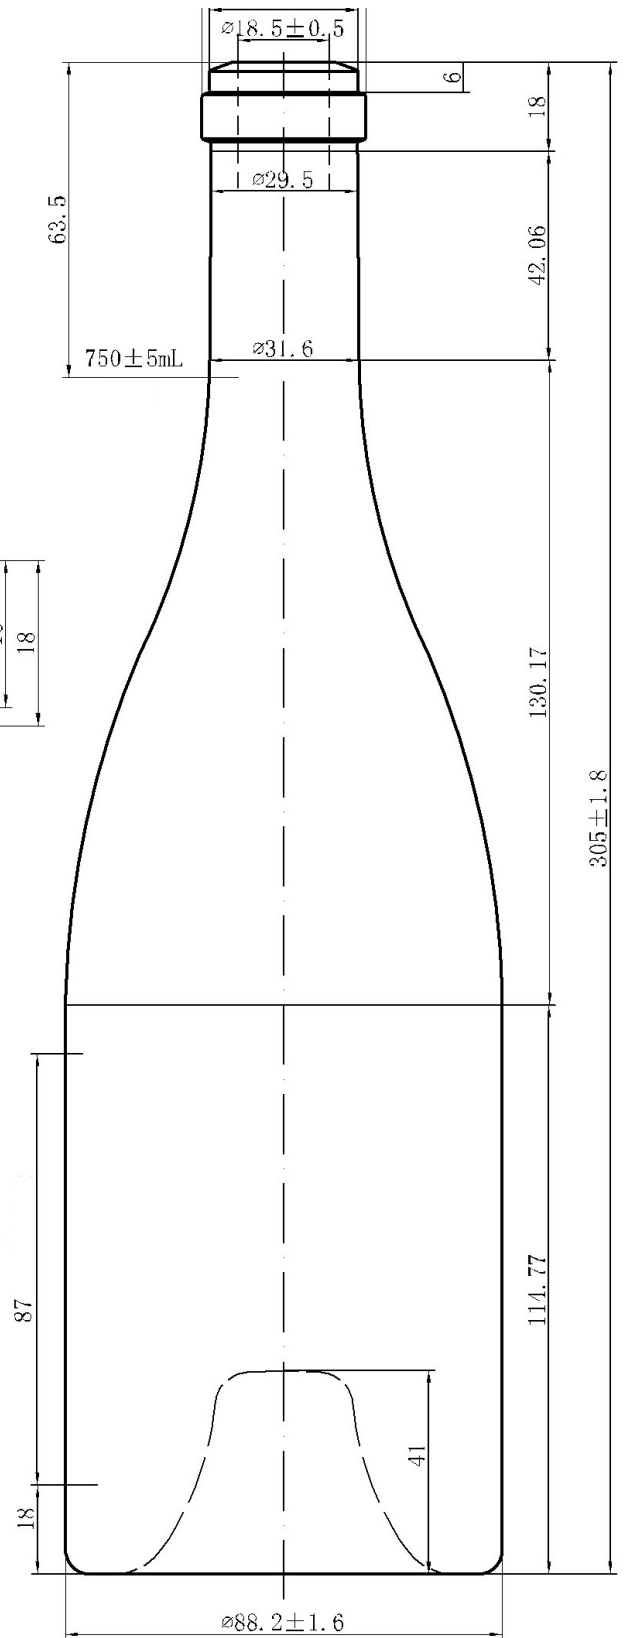

PG-262

Capacity: 750 ml

Overflow Capacity: 770 ± 10 ml

Weight: 880 ± 25 grams

Pallet Count: 77 cases

Stock Color: AG

Special Order Color: DLG

PIONEER
PACKAGING