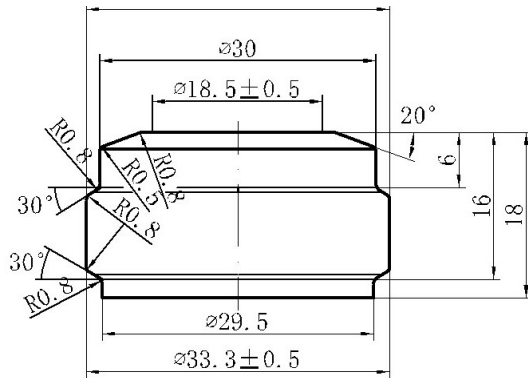

PG-262

Capacity: 750 ml

Overflow Capacity: 770 ± 10 ml

Weight: 880 ± 25 grams

Pallet Count: 77 cases

Stock Color: AG

Special Order Color: DLG

PIONEER
PACKAGING