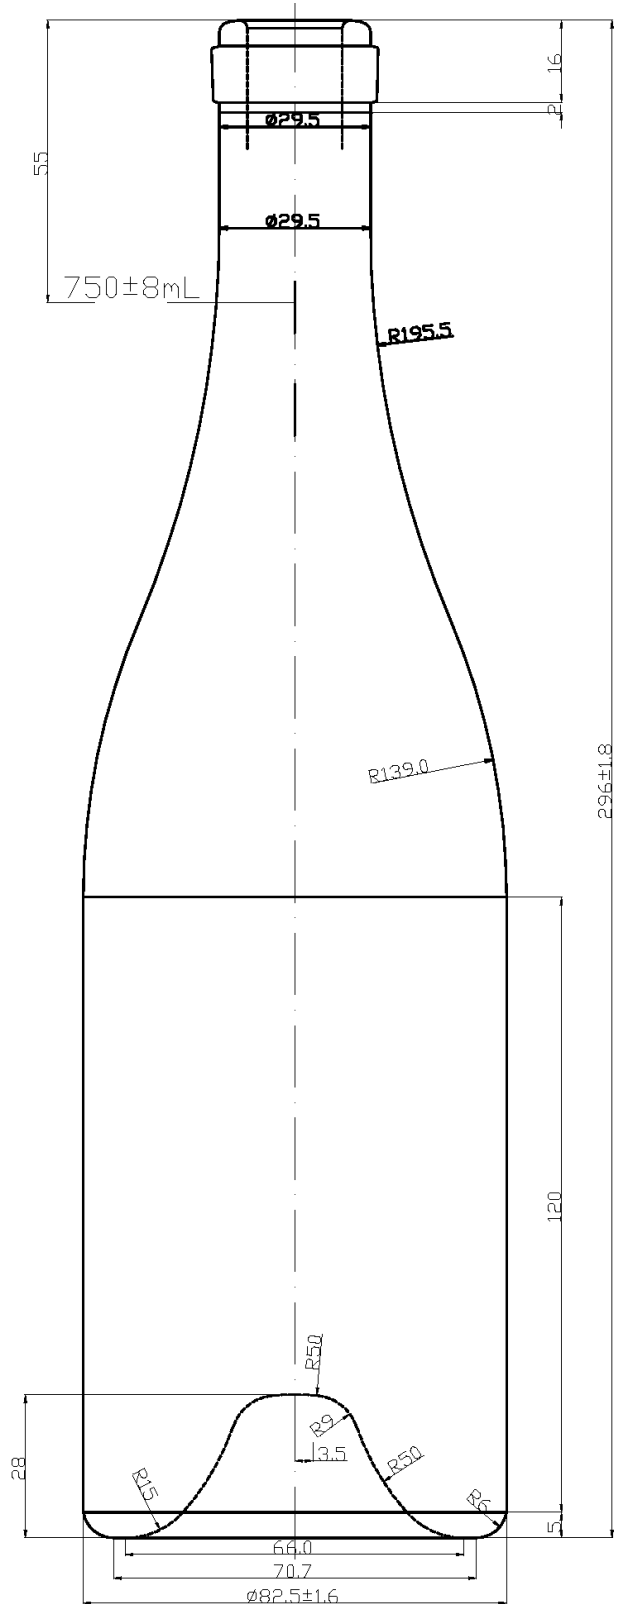

PG-276

Capacity: 750 ml

Overflow Capacity: 770 ± 10 ml

Weight: 595 ± 25 grams

Pallet Count: 98 cases

Stock Colors: AG & DLG

Special Order Color: Flint

PIONEER
PACKAGING