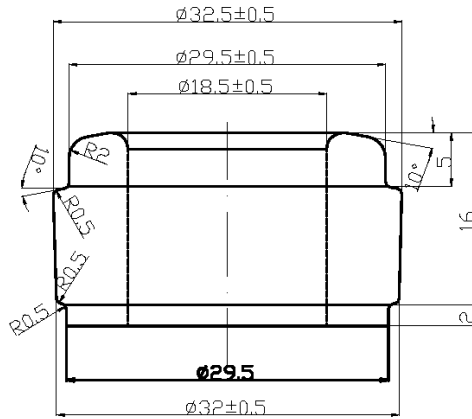

PG-276

Capacity: 750 ml

Overflow Capacity: 770 ± 10 ml

Weight: 595 ± 25 grams

Pallet Count: 98 cases

Stock Colors: AG & DLG

Special Order Color: Flint

PIONEER
PACKAGING