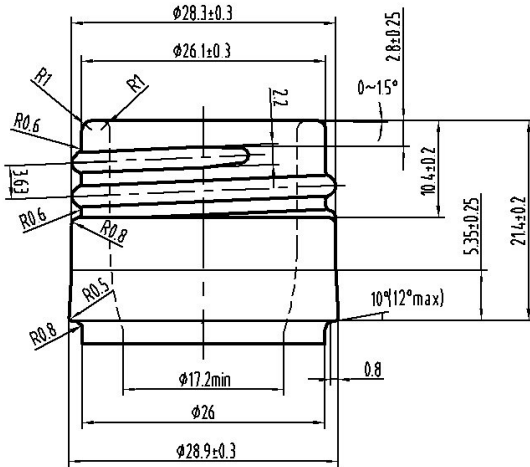

# PG-285 Screw Cap

Capacity: 750ml  
Overflow Capacity:  $761 \pm 10 \text{ml}$   
Weight:  $635 \pm 25 \text{ grams}$   
Pallet Count: 77 cases  
Stock Colors: AG & DLG  
Special Order Color: Flint

SEATTLE  PORTLAND  
PioneerNorthwest.com