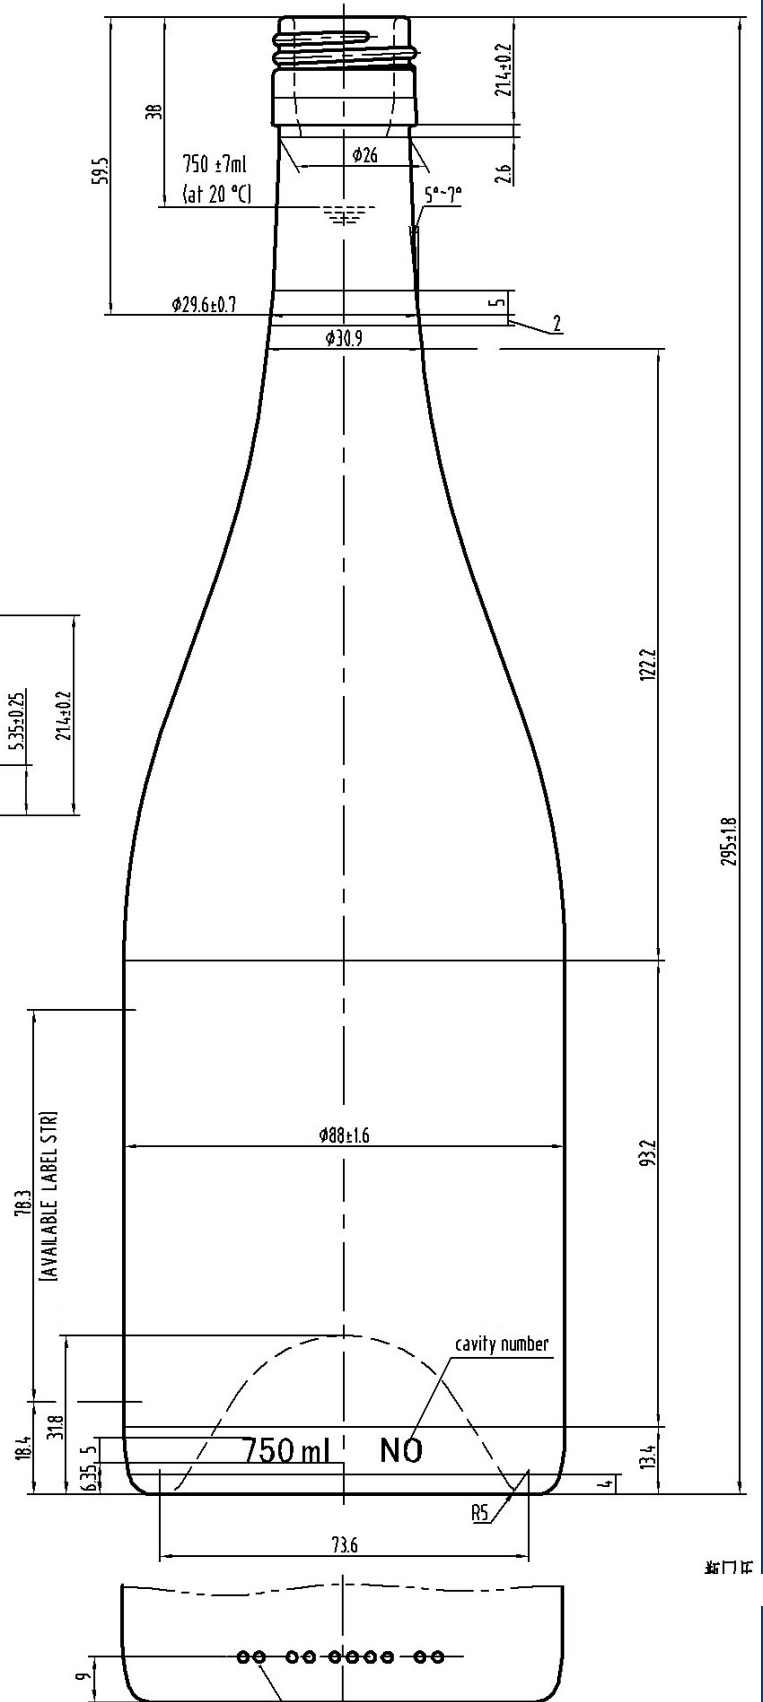

# PG-285 Screw Cap

Capacity: 750ml  
Overflow Capacity:  $761 \pm 10 \text{ml}$   
Weight:  $635 \pm 25 \text{ grams}$   
Pallet Count: 77 cases  
Stock Colors: AG & DLG  
Special Order Color: Flint

SEATTLE  PORTLAND  
PioneerNorthwest.com