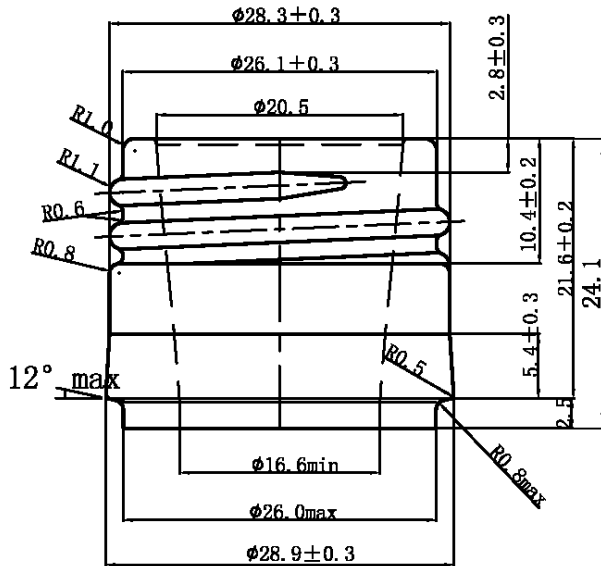

PG-317 Screw Cap

Capacity: 750ml

Overflow Capacity: $765 \pm 10 \text{ ml}$

Weight: 560 ± 25 grams

Pallet Count: 105 cases

Stock Color: AG

Special Order Colors: DG & DLG

PIONEER
PACKAGING