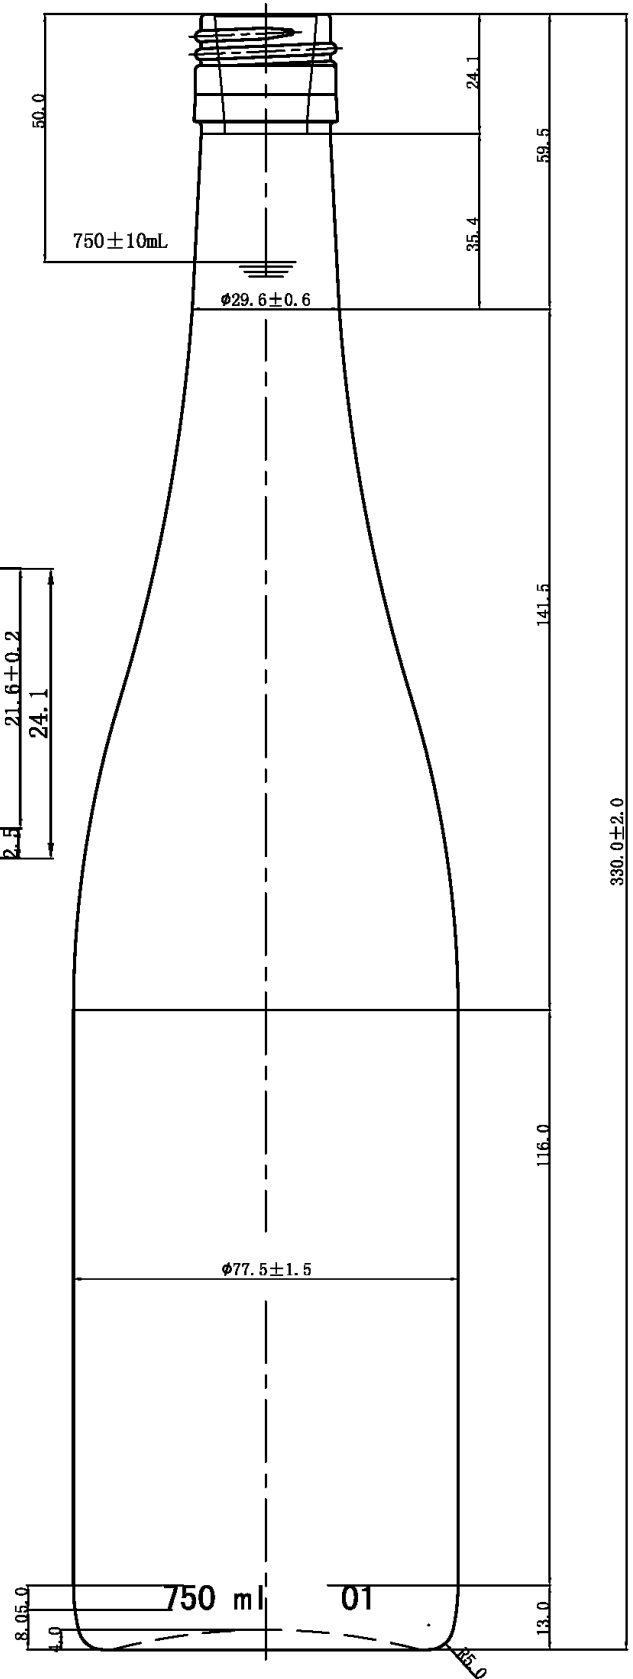

PG-317 Screw Cap

Capacity: 750ml

Overflow Capacity: $765 \pm 10 \text{ ml}$

Weight: 560 ± 25 grams

Pallet Count: 105 cases

Stock Color: AG

Special Order Colors: DG & DLG

PIONEER
PACKAGING