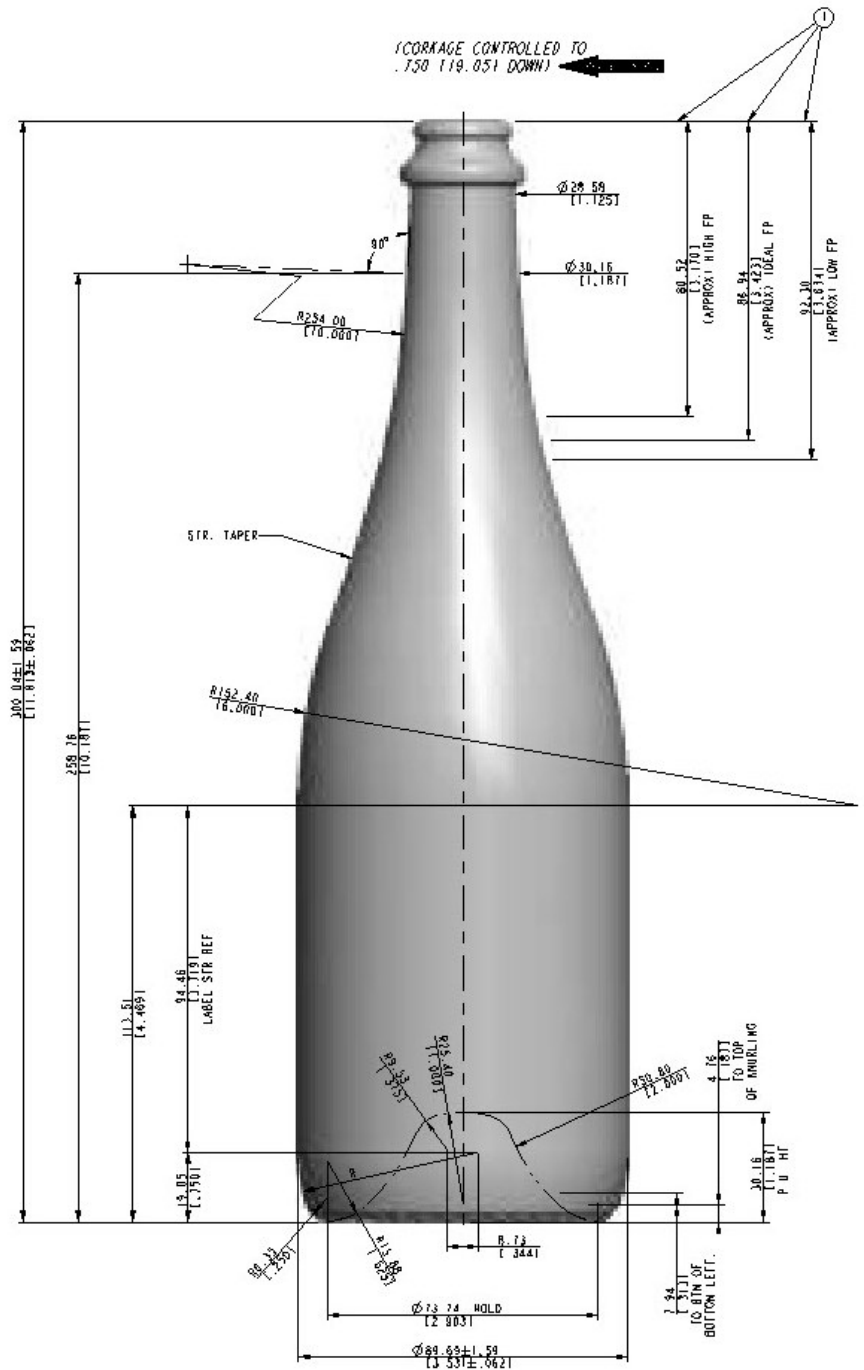

WP-106

Capacity: 750 ± 10ml

Weight: 907 grams

Finish: 26mm Crown

Pallet Count: 1,050 Bulk

Stock Colors: CG & FLT

SEATTLE  PORTLAND
PioneerNorthwest.com