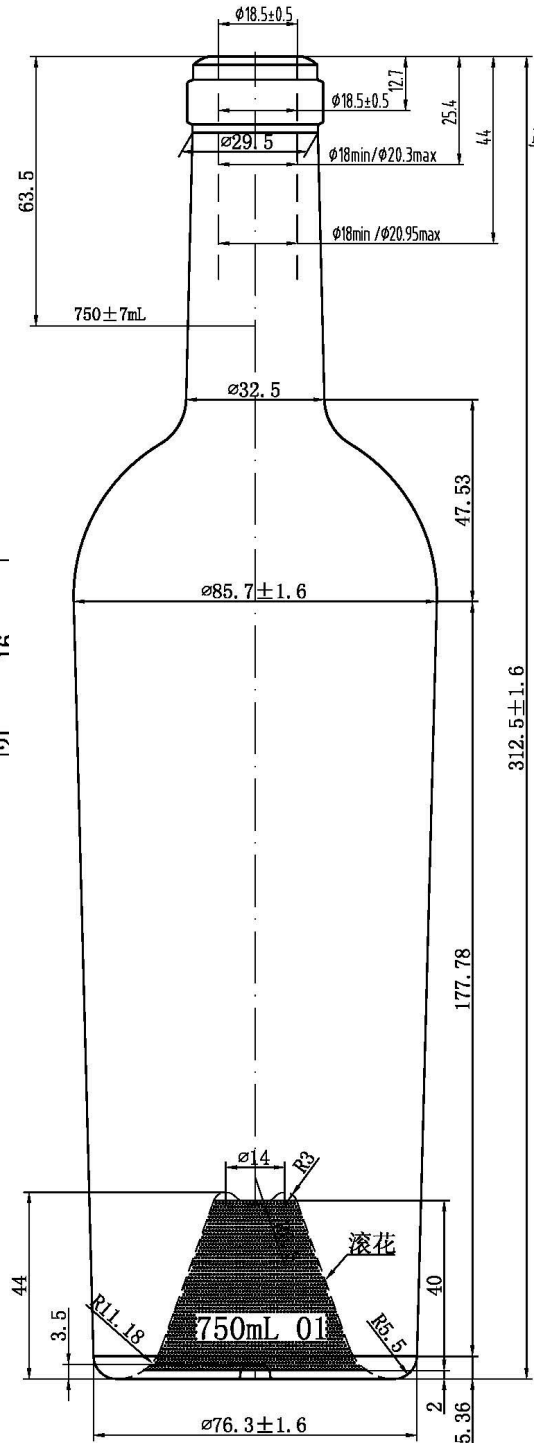

750-26BK

Capacity: 750 ml

Overflow Capacity: 770 ml

Weight: 800 ± 30 grams

Pallet Count: 77 cases

Stock Color: AG

PIONEER
PACKAGING

SEATTLE  PORTLAND
PioneerNorthwest.com