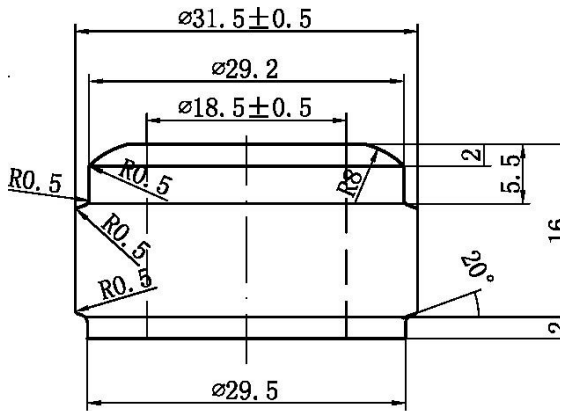

750-26BK

Capacity: 750 ml

Overflow Capacity: 770 ml

Weight: 800 ± 30 grams

Pallet Count: 77 cases

Stock Color: AG

PIONEER
PACKAGING

SEATTLE  PORTLAND
PioneerNorthwest.com