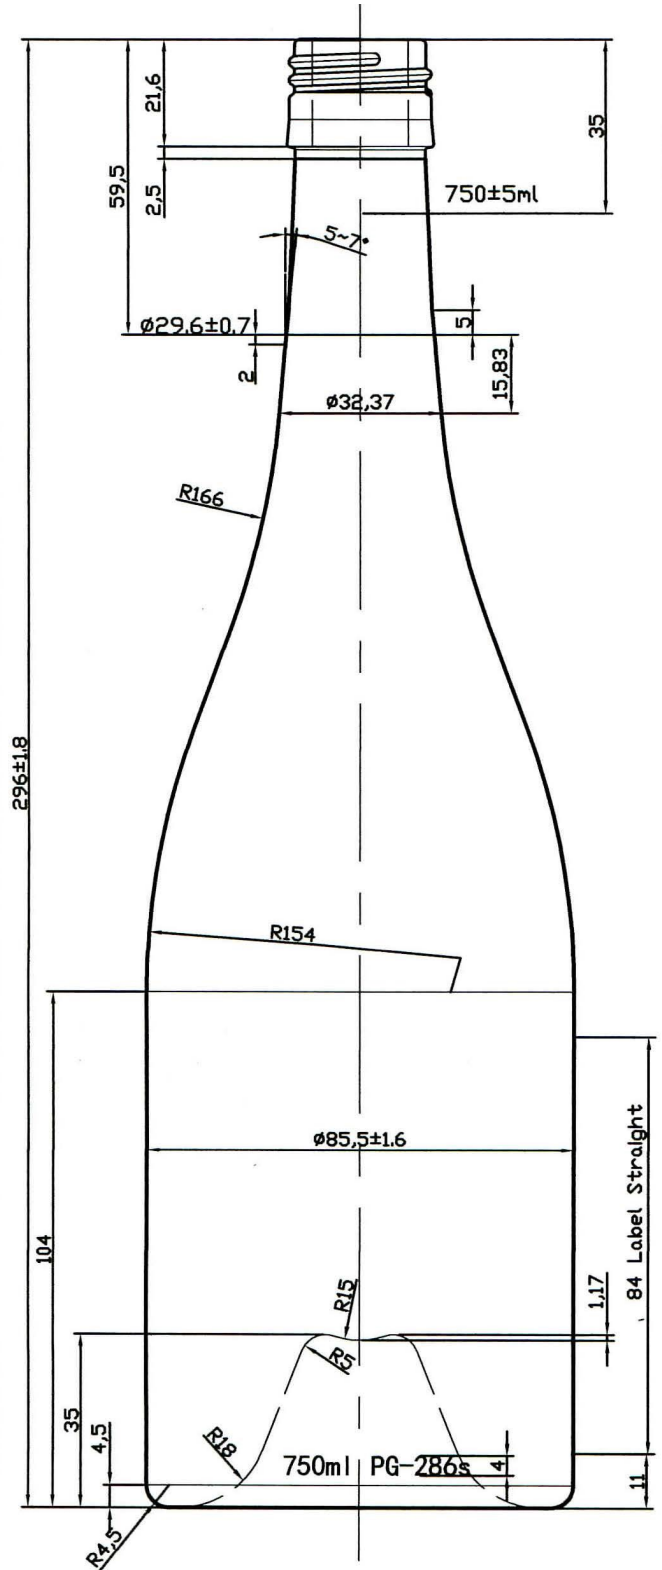

# PG-286s

Capacity: 750 ml

Overflow Capacity:  $760 \pm 10 \text{ ml}$

Weight:  $555 \pm 25 \text{ grams}$

Pallet Count: 96 cases

Stock Color: AG

**PIONEER  
PACKAGING**

SEATTLE  PORTLAND  
PioneerNorthwest.com