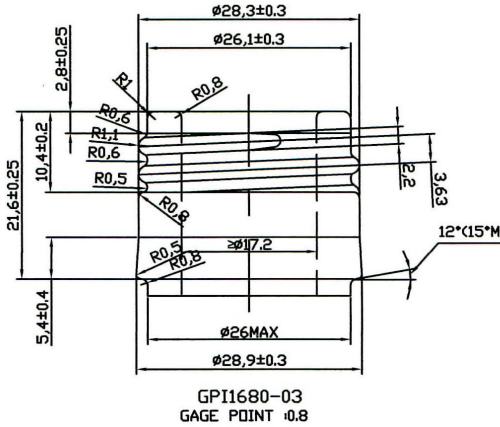

# PG-286s

Capacity: 750 ml

Overflow Capacity:  $760 \pm 10 \text{ ml}$

Weight:  $555 \pm 25 \text{ grams}$

Pallet Count: 96 cases

Stock Color: AG

**PIONEER  
PACKAGING**

SEATTLE  PORTLAND  
PioneerNorthwest.com