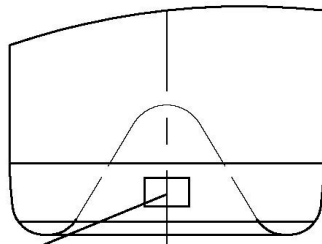

W0050

Capacity: 750 ml

Overflow Capacity: 770 ml

Weight: 550 ± 20 grams

Pallet Count: 112 cases

Stock Color: AG & FLT

PIONEER
PACKAGING

SEATTLE  PORTLAND
PioneerNorthwest.com