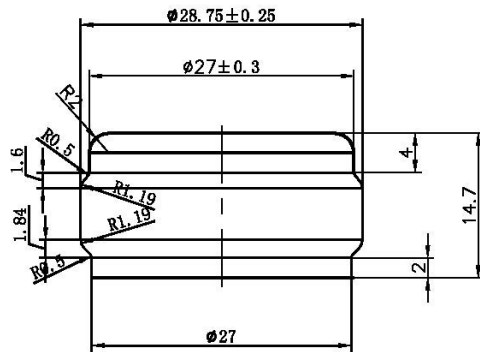

W0050

Capacity: 750 ml

Overflow Capacity: 770 ml

Weight: 550 ± 20 grams

Pallet Count: 112 cases

Stock Color: AG & FLT

PIONEER
PACKAGING

SEATTLE  PORTLAND
PioneerNorthwest.com