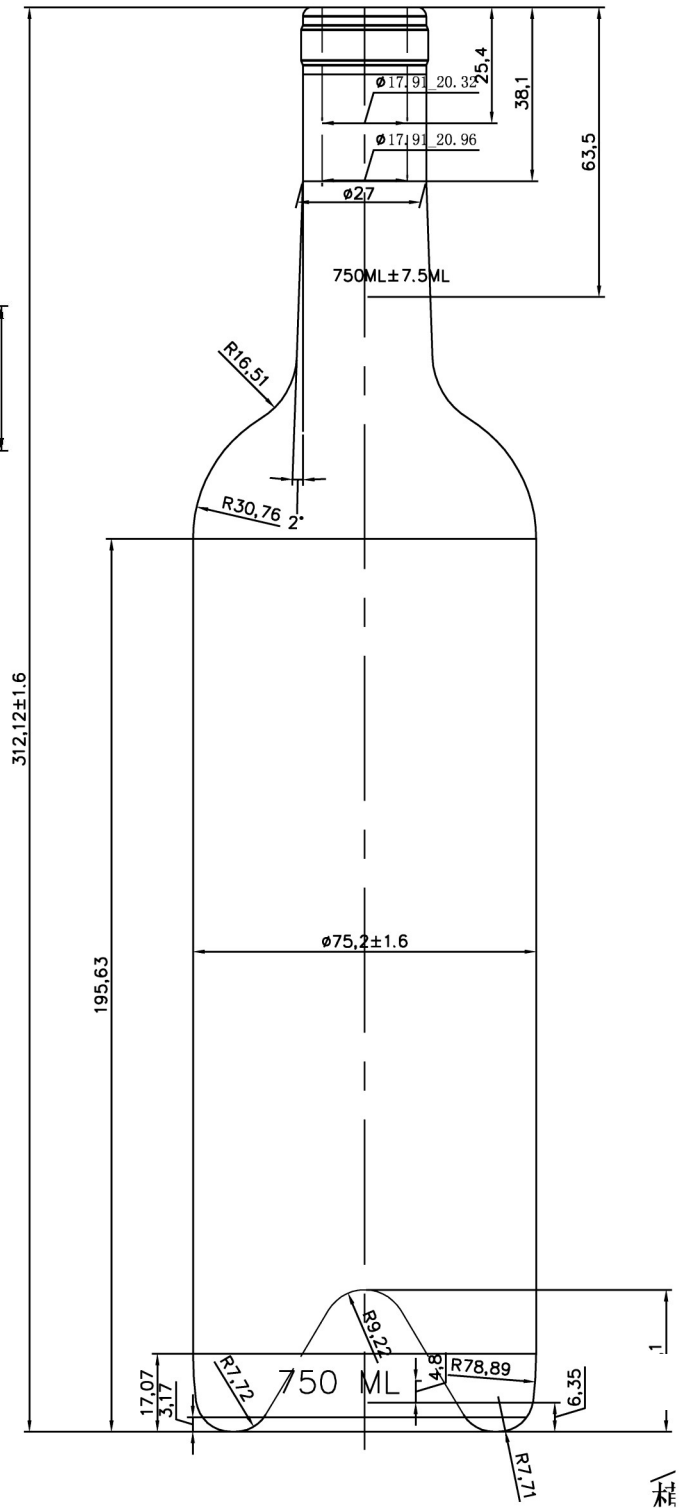

W0050

Capacity: 750 ml

Overflow Capacity: 770 ml

Weight: 550 ± 20 grams

Pallet Count: 112 cases

Stock Color: AG & FLT

PIONEER
PACKAGING

SEATTLE  PORTLAND
PioneerNorthwest.com