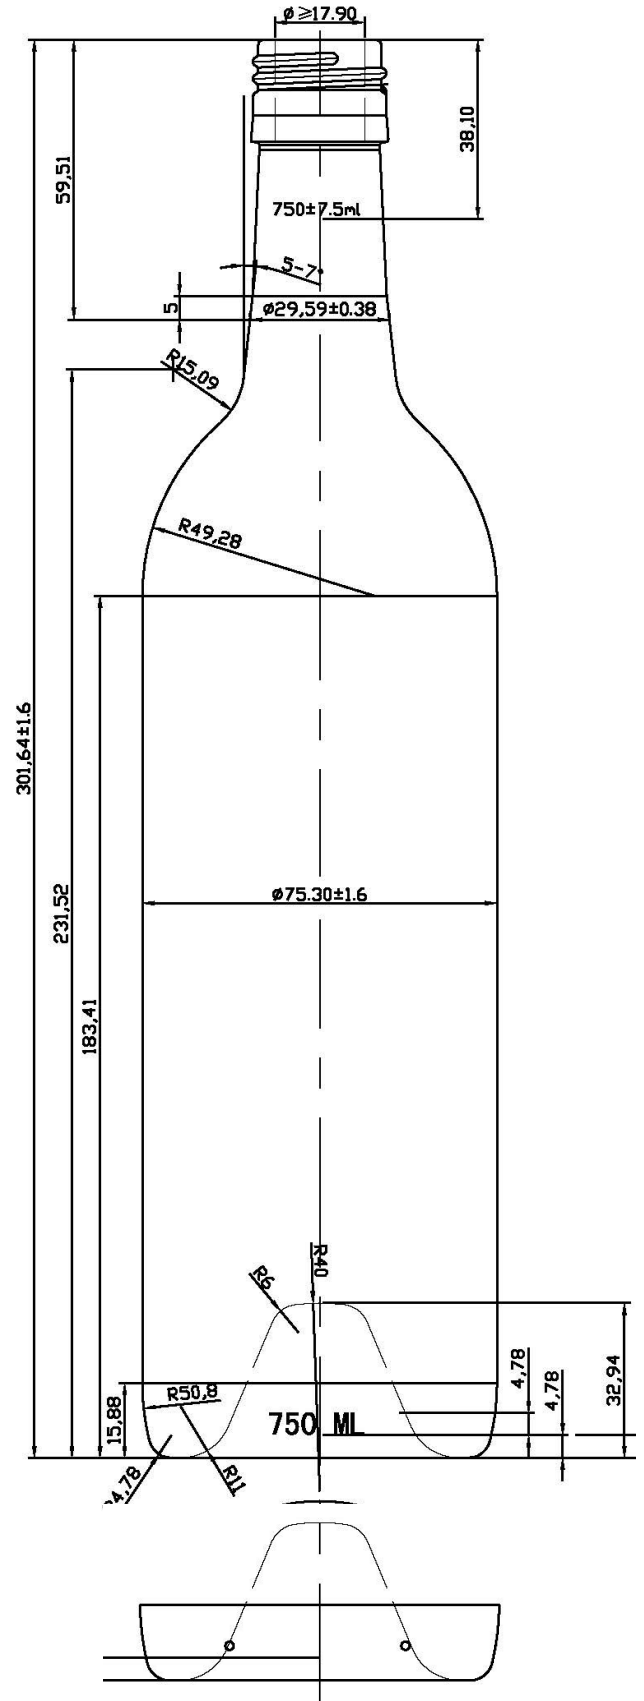

W0114

Capacity: 750 ml

Overflow Capacity: 770 ml

Weight: 485 ± 18 grams

Pallet Count: 128 cases

Stock Color: AG & FLT

PIONEER
PACKAGING

SEATTLE  PORTLAND
PioneerNorthwest.com