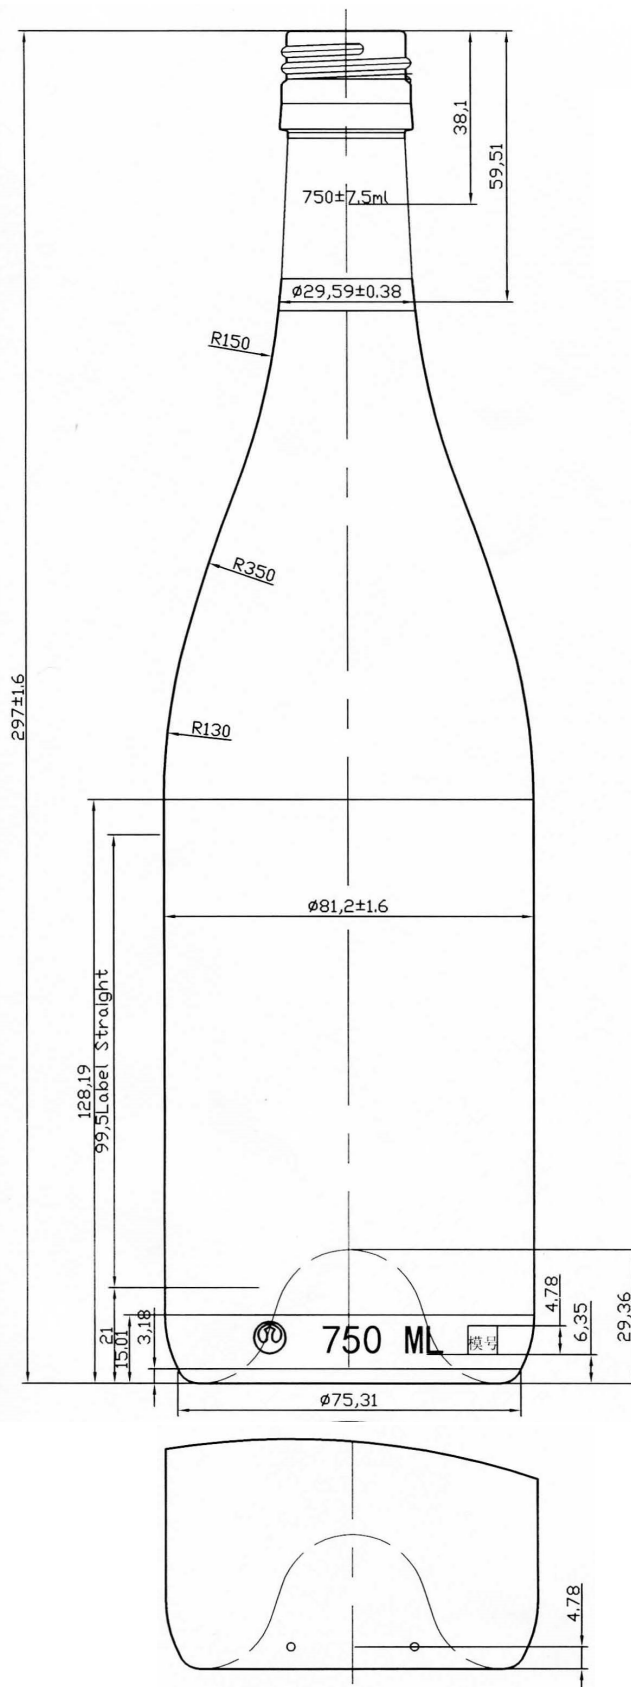

W0119

Capacity: 750 ml

Overflow Capacity: 770 ml

Weight: 530 ± 20 grams

Pallet Count: 112 cases

Stock Color: AG & FLT

PIONEER
PACKAGING

SEATTLE  PORTLAND
PioneerNorthwest.com