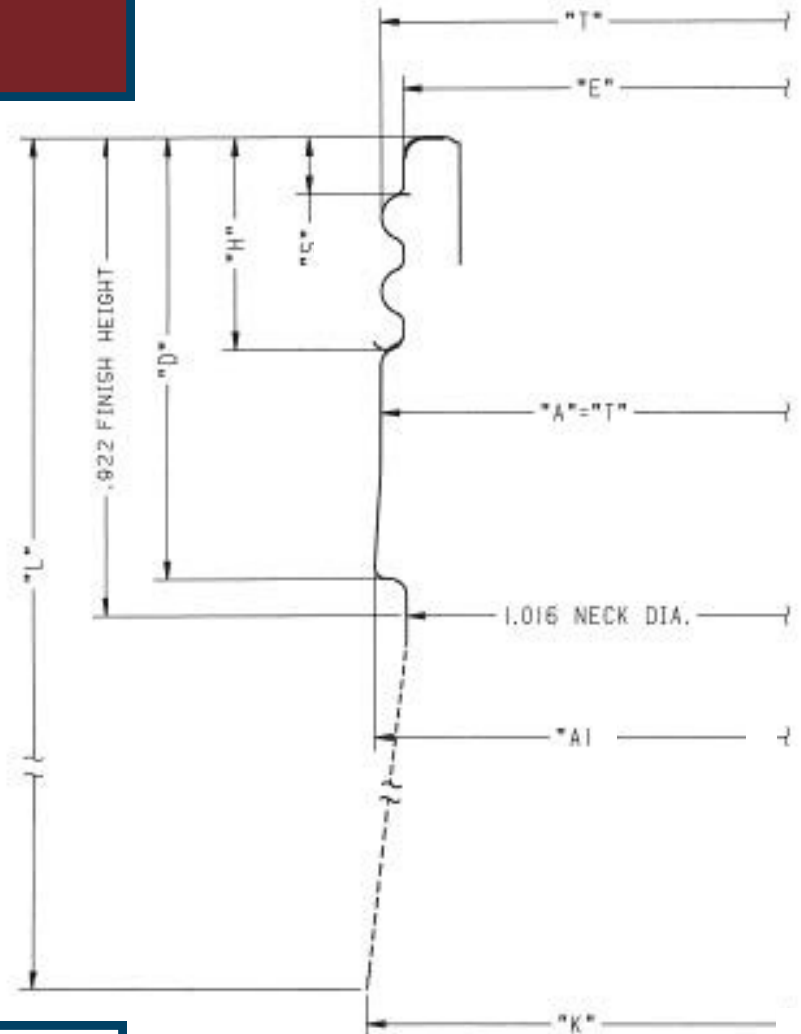

W0042

Capacity: 750 ml

Overflow Capacity: 770 ml

Weight: 490 grams \pm 20 grams

Pallet Count: 128 cases

Stock Color: AG and FLT

SEATTLE  PORTLAND
PioneerNorthwest.com

Selah

Capacity: 750 ml

Overflow Capacity: 770 ml

Weight: 467 ± 21 grams

Pallet Count: 112 cases

Stock Color: AG

PIONEER
PACKAGING

SEATTLE  PORTLAND
PioneerNorthwest.com