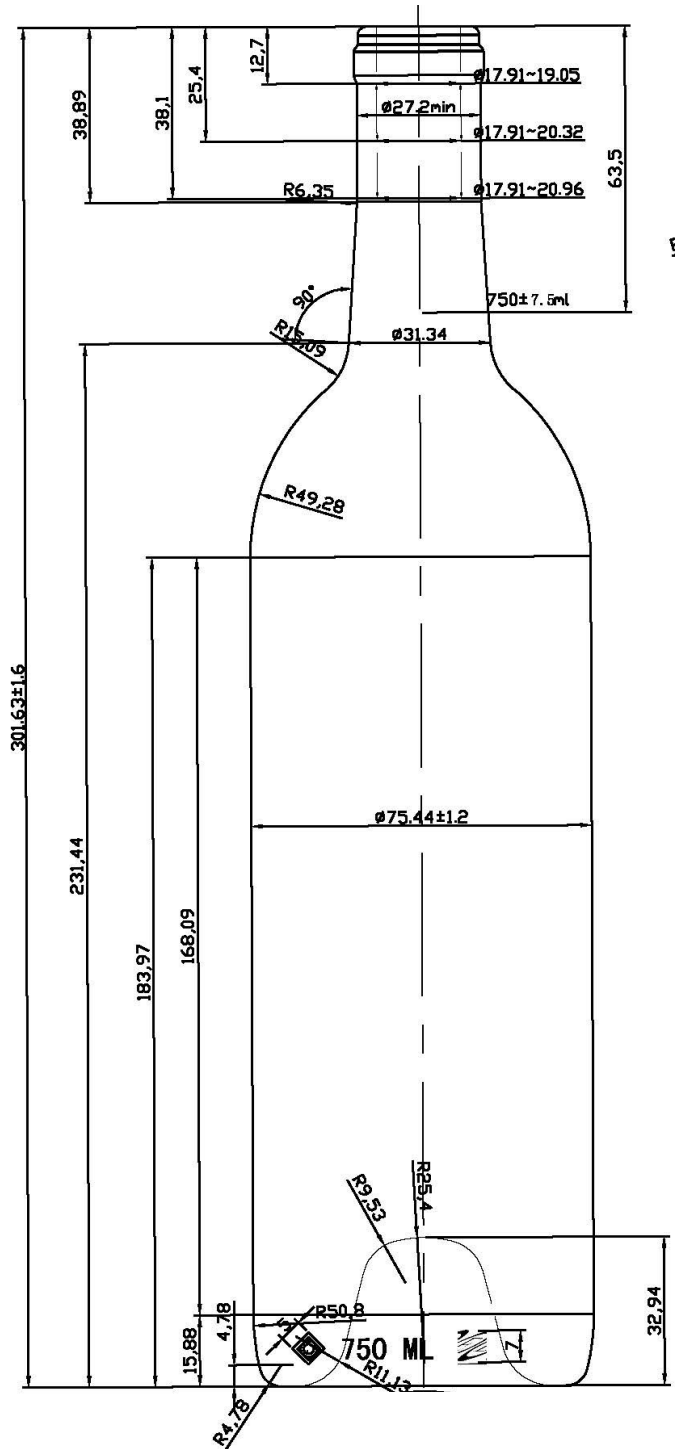

W0042

Capacity: 750 ml

Overflow Capacity: 770 ml

Weight: 490 grams \pm 20 grams

Pallet Count: 128 cases

Stock Color: AG and FLT

SEATTLE  PORTLAND
PioneerNorthwest.com

Selah

Capacity: 750 ml

Overflow Capacity: 770 ml

Weight: 467 ± 21 grams

Pallet Count: 112 cases

Stock Color: AG

PIONEER
PACKAGING

SEATTLE  PORTLAND
PioneerNorthwest.com