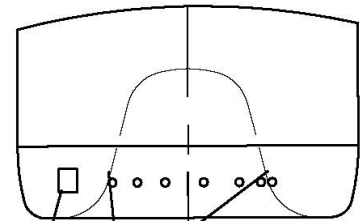

W0042

Capacity: 750 ml

Overflow Capacity: 770 ml

Weight: 490 grams \pm 20 grams

Pallet Count: 128 cases

Stock Color: AG and FLT

SEATTLE  PORTLAND
PioneerNorthwest.com

Selah

Capacity: 750 ml

Overflow Capacity: 770 ml

Weight: 467 ± 21 grams

Pallet Count: 112 cases

Stock Color: AG

PIONEER
PACKAGING

SEATTLE  PORTLAND
PioneerNorthwest.com