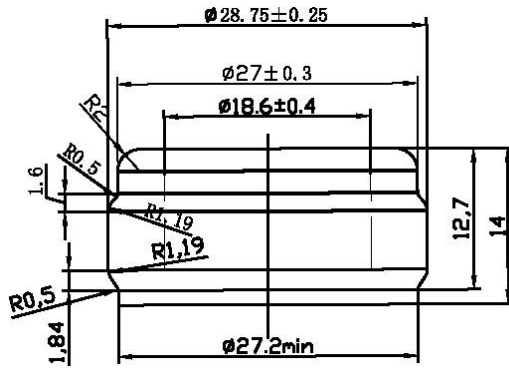

W0042

Capacity: 750 ml

Overflow Capacity: 770 ml

Weight: 490 grams \pm 20 grams

Pallet Count: 128 cases

Stock Color: AG and FLT

SEATTLE  PORTLAND
PioneerNorthwest.com

Selah

Capacity: 750 ml

Overflow Capacity: 770 ml

Weight: 467 ± 21 grams

Pallet Count: 112 cases

Stock Color: AG

PIONEER
PACKAGING

SEATTLE  PORTLAND
PioneerNorthwest.com