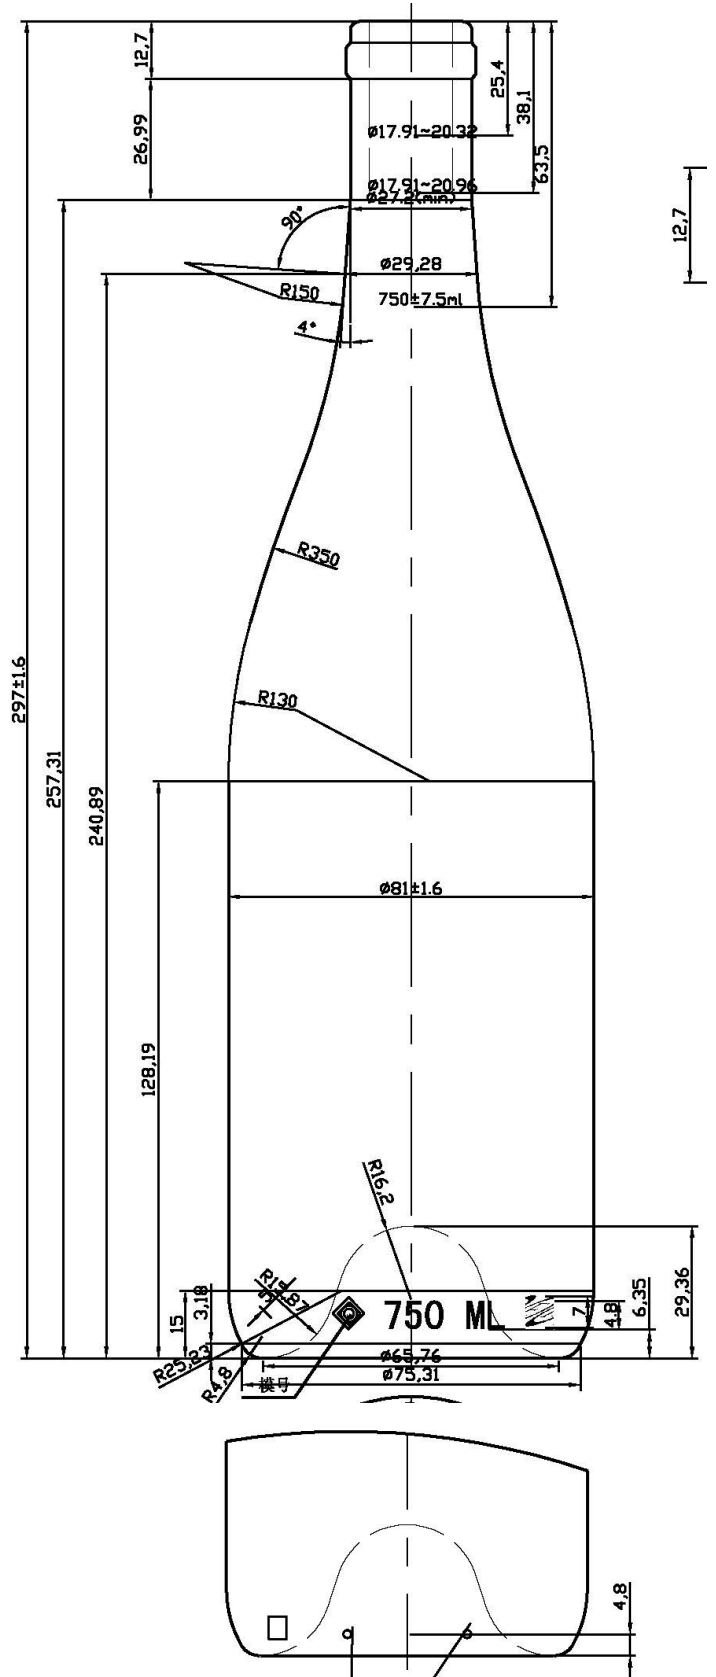

# W0059

Capacity: 750 ml

Overflow Capacity: 770 ml

Weight:  $500 \pm 20$  grams

Pallet Count: 112 cases

Stock Color: AG & FLT

SEATTLE  PORTLAND  
PioneerNorthwest.com