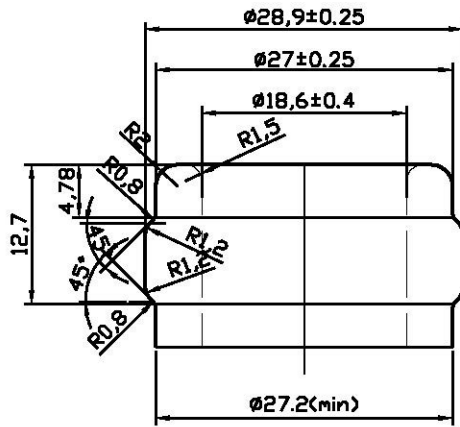

# W0059

Capacity: 750 ml

Overflow Capacity: 770 ml

Weight:  $500 \pm 20$  grams

Pallet Count: 112 cases

Stock Color: AG & FLT

SEATTLE  PORTLAND  
PioneerNorthwest.com