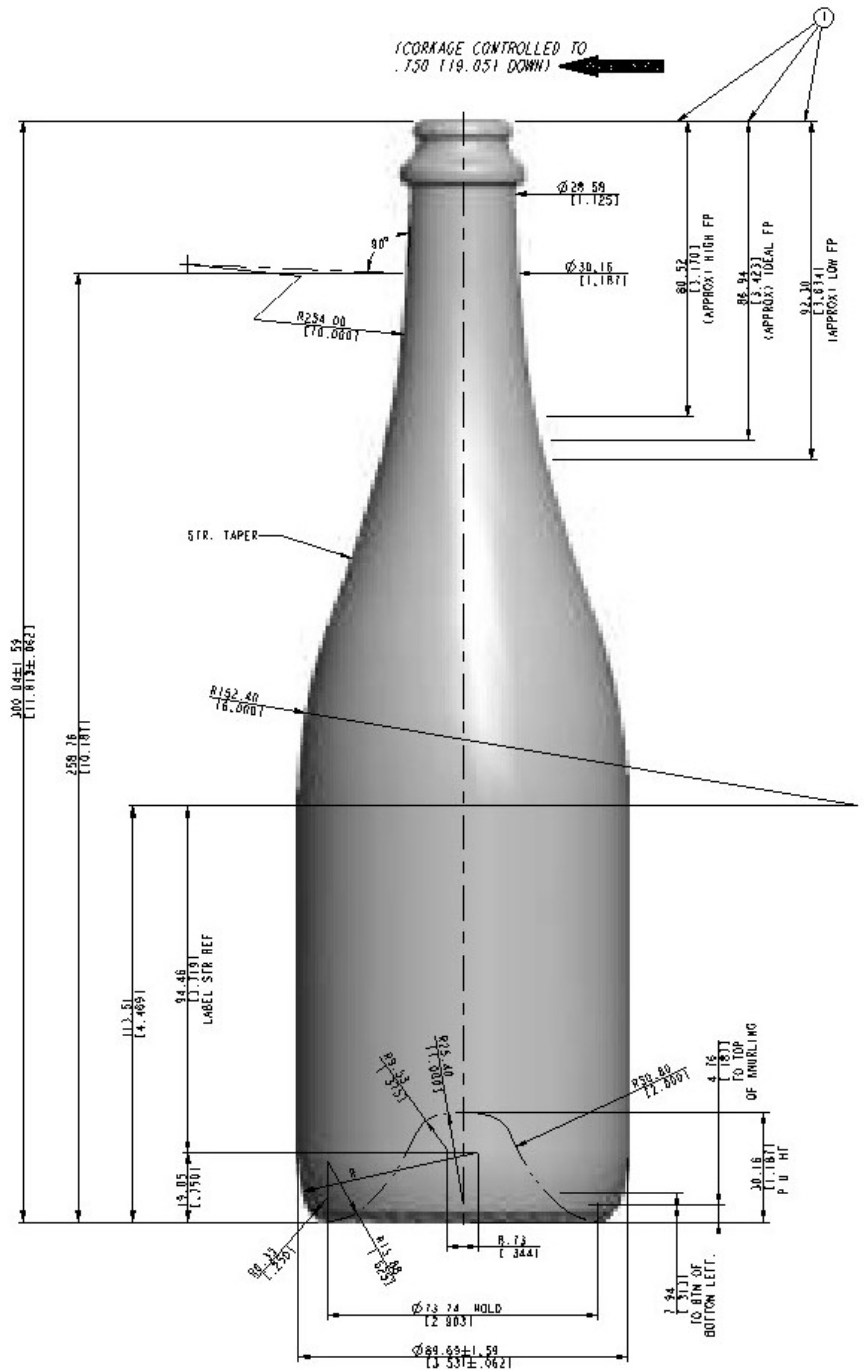

WP-106

Capacity: 750 ± 10ml

Weight: 907 grams

Finish: 26mm Crown

Pallet Count: 1,050 Bulk

Stock Colors: CG & FLT

SEATTLE  PORTLAND
PioneerNorthwest.com